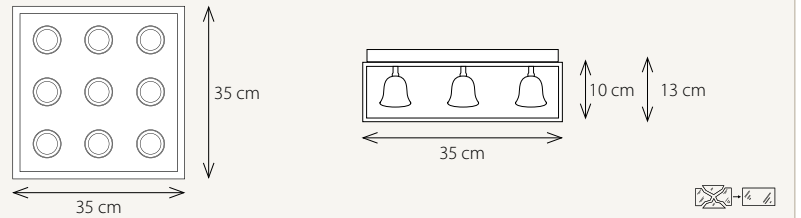

Vitrine Plafonnier 9L Fleure Square Large

12V 9 x AR48 (NOT INCLUDED) 20 Watt Max
AMB 8/10 Fct 8 C

OR

12V 9 x LED MR11 (NOT INCLUDED) **Only on demand*
A++ AMB 3/10 Fct 6

- VIT009210 Bronze
- VIT109210 Brushed Nickel
- VIT209210 Chrome

*For suitable lamps, see pages 433 to 445