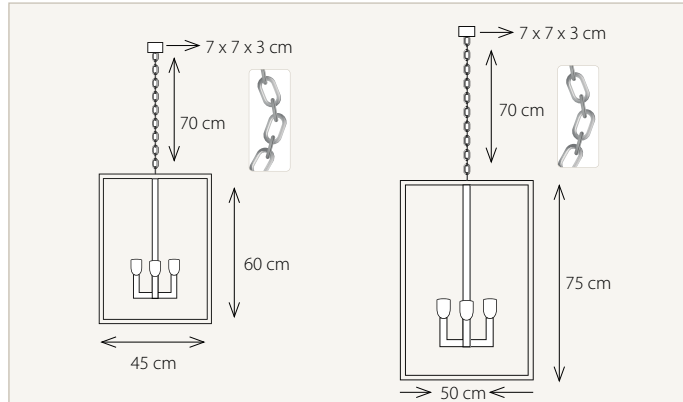

Vitrine Plafonnier Long 4L Bronze

Vitrine Lantern 4L Medium / Large

IP20

230V 4 x E27
(NOT INCLUDED)
Max 60 Watt

230V 4 x E27 LED
(NOT INCLUDED)

Vitrine Lantern 4L Medium

VIT004602 Bronze
VIT104602 Brushed Nickel
VIT204602 Chrome

Vitrine Lantern 4L Large

VIT004604 Bronze
VIT104604 Brushed Nickel
VIT204604 Chrome