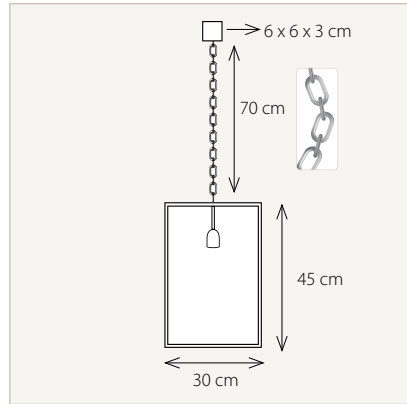

Vitrine lantern 1L

IP20

230V 1 x E27 (NOT INCLUDED)
Max 60 Watt

230V 1 x E27 LED
(NOT INCLUDED)

VIT001600 Bronze
VIT101600 Brushed Nickel
VIT201600 Chrome