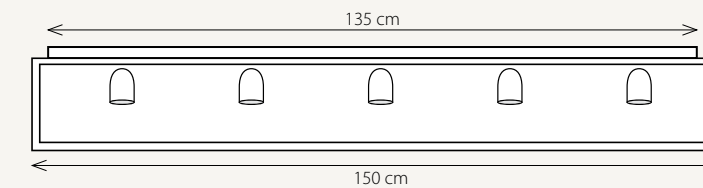

230V 5 x E27 (NOT INCLUDED)
Max 60 Watt

230V 5 x E27 LED (NOT INCLUDED)

Vitrine Plafonnier 5L

VIT005206 Bronze

VIT105206 Brushed Nickel

VIT205206 Chrome

*For suitable lamps, see pages 433 to 445