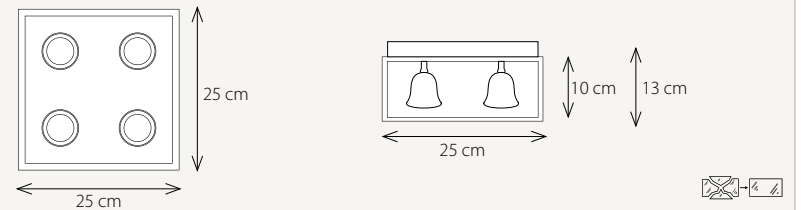

Vitrine Plafonnier 4L Fleure Square

12V 4x AR48 (NOT INCLUDED) 20 Watt Max
AMB 8/10 Fct 6 C

OR

12V 4 x LED MR11 (NOT INCLUDED) **Only on demand*
A++ AMB 3/10 Fct 5

- VIT004209 Bronze
- VIT104209 Brushed Nickel
- VIT204209 Chrome