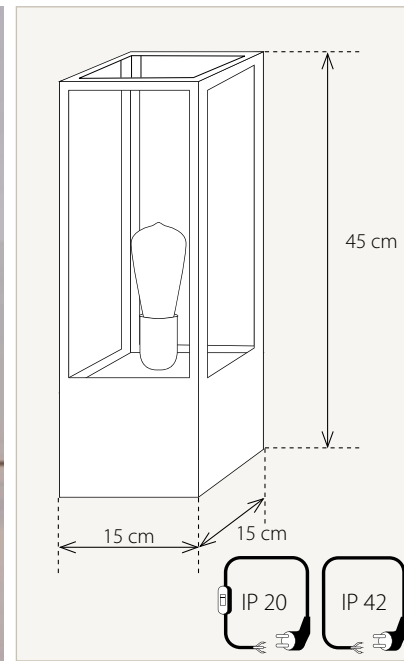

Vitrine Table E27

230V 1 x E27 (NOT INCLUDED)
Max 60 Watt
AMB 8/10 Fct 7
E

230V 1 x E27 LED (NOT INCLUDED)
AMB 7/10 Fct 7
A+

IP 20

- VIT001419 Bronze
- VIT101419 Brushed Nickel
- VIT201419 Chrome

IP 42

- VIT001442 Bronze
- VIT101442 Brushed Nickel
- VIT201442 Chrome