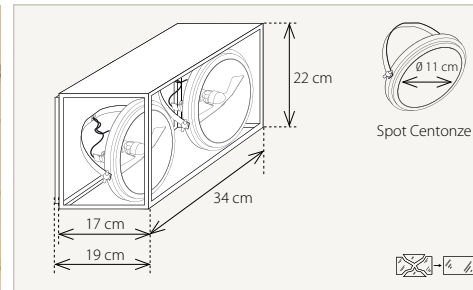

Vitrine Wall 2L AR111 horizontal

230V Transformer - 50Watt 12V (INCLUSIVE)
2 X AR111 (NOT INCLUDED) 50 W MAX
C B AMB 7/10 Fct 9

230V LED Driver -12V (INCLUSIVE)
2 X AR111 LED (NOT INCLUDED) 11 - 15 Watt
A *Only on demand AMB 6/10 Fct 7

- Halogen Transformer 105W included
- VIT002004 Bronze
- VIT102004 Brushed Nickel
- VIT202004 Chrome