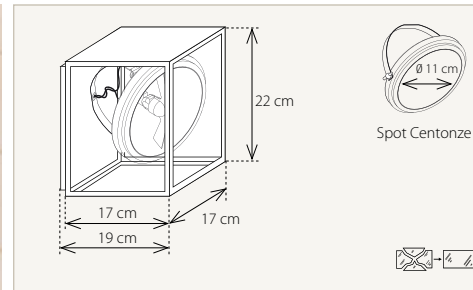

Vitrine Wall 1L AR111

230V Transformer - 50Watt 12V (INCLUSIVE)
1 X AR111 (NOT INCLUDED) 50 W MAX
C B AMB 7/10 Fct 9

230V LED Driver -12V (INCLUSIVE)
1 X AR111 LED (NOT INCLUDED) 11 - 15 Watt
A *Only on demand AMB 6/10 Fct 7

- Halogen Transformer 50W included
- VIT001004 Bronze
- VIT101004 Brushed Nickel
- VIT201004 Chrome