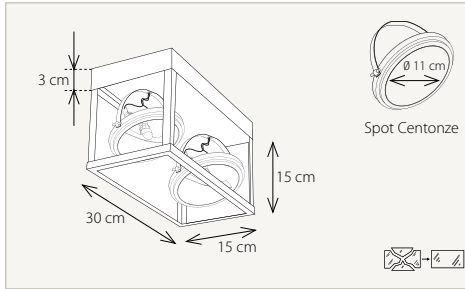

Vitrine Centonze Plafonnier 2L AR111

230V Transformer 12V (INCLUSIVE)
2 X AR111 (NOT INCLUDED) 50 W MAX
AMB 7/10 Fct 8
C B

230V LED Driver 12V (INCLUSIVE)
2 X AR111 LED (NOT INCLUDED) 11 - 15 Watt
AMB 6/10 Fct 7
A *Only on demand

Halogen Transformer 105W included

- VIT002H15 Bronze
- VIT102H15 Brushed Nickel
- VIT202H15 Chrome