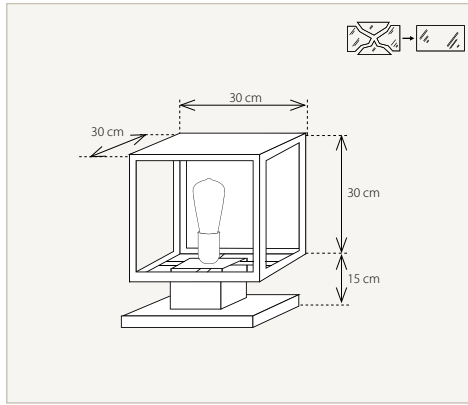

Vitrine Pillar Lantern