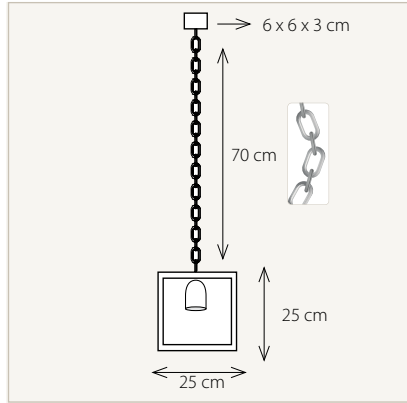

Vitrine Lantern 1L Small

IP20

230V 1 x E27 (NOT INCLUDED)
Max 60 Watt

230V 1 x E27 LED
(NOT INCLUDED)

VIT001625 Bronze
VIT101625 Brushed Nickel
VIT201625 Chrome