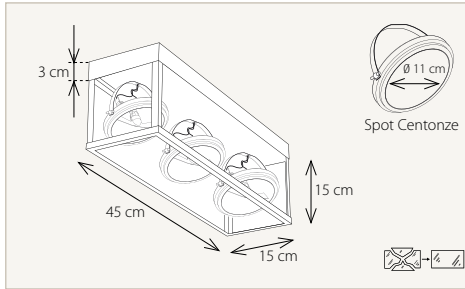

Vitrine Centonze Plafonnier 3L AR111

230V Transformer 12V (INCLUSIVE)
3 X AR111 (NOT INCLUDED) 50 W MAX
AMB 7/10 Fct 8
C B

230V LED Driver 12V (INCLUSIVE)
3 X AR111 LED (NOT INCLUDED) 11 - 15 Watt
AMB 6/10 Fct 7
A *Only on demand

Halogen Transformer 150W included

- VIT003H15 Bronze
- VIT103H15 Brushed Nickel
- VIT203H15 Chrome