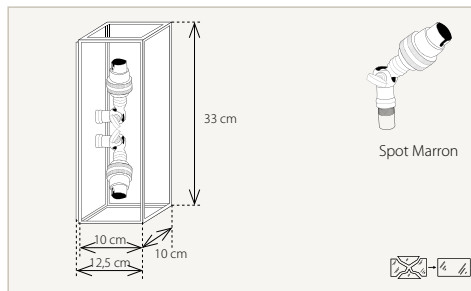

Vitrine Up & Down Marron

12V AR70 BA15d 2X
(NOT INCLUDED)
20 Watt Max
C AMB 9/10 Fct 7

12V AR70 BA15d LED 2X
(NOT INCLUDED)
6 Watt
A AMB 6/10 Fct 6

- Halogen Transformer 50W included
- VIT002010 Bronze
- VIT102010 Brushed Nickel
- VIT202010 Chrome