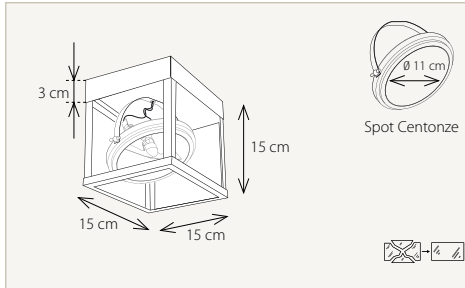

Vitrine Centonze Plafonnier 1L AR111

230V Transformer 12V (INCLUSIVE)
1 X AR111 (NOT INCLUDED) 50 W MAX
AMB 7/10 Fct 8
C B

230V LED Driver 12V (INCLUSIVE)
1 X AR111 LED (NOT INCLUDED) 11 - 15 Watt
AMB 6/10 Fct 7
A *Only on demand

Halogen Transformer 50W included

- VIT001H15 Bronze
- VIT101H15 Brushed Nickel
- VIT201H15 Chrome