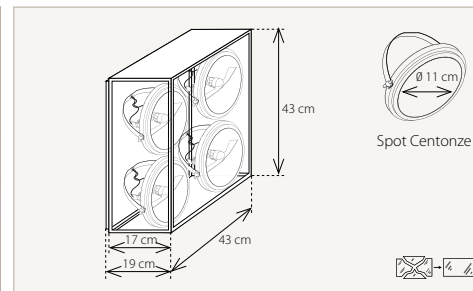

Vitrine Wall 4L AR111

230V Transformer - 50Watt 12V (INCLUSIVE)
4 X AR111 (NOT INCLUDED) 50 W MAX
C B AMB 7/10 Fct 9

230V LED Driver -12V (INCLUSIVE)
4 X AR111 LED (NOT INCLUDED) 11 - 15 Watt
A *Only on demand AMB 6/10 Fct 7

- Halogen Transformer 200W included
- VIT004009 Bronze
- VIT104009 Brushed Nickel
- VIT204009 Chrome