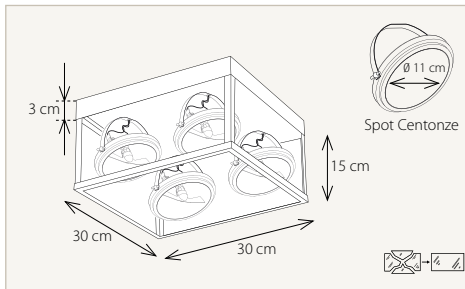

Vitrine Centonze Plafonnier square 4L AR111

230V Transformer 12V (INCLUSIVE)
4 X AR111 (NOT INCLUDED) 50 W MAX
AMB 7/10 Fct 8
C B

230V LED Driver 12V (INCLUSIVE)
4 X AR111 LED (NOT INCLUDED) 11 - 15 Watt
AMB 6/10 Fct 7
A *Only on demand

Halogen Transformer 200W included

- VIT004H15 Bronze
- VIT104H15 Brushed Nickel
- VIT204H15 Chrome

*Inform us if you want to use LED AR111

*For suitable lamps, see pages 433 to 445