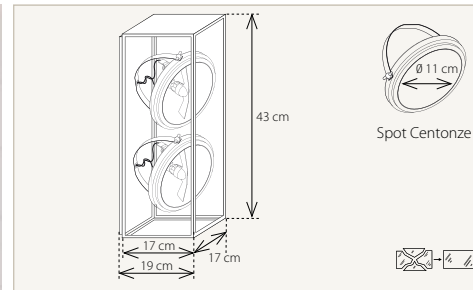

Vitrine Wall 2L AR111 vertical

230V Transformer - 50Watt 12V (INCLUSIVE)
2 X AR111 (NOT INCLUDED) 50 W MAX
C B AMB 7/10 Fct 9

230V LED Driver -12V (INCLUSIVE)
2 X AR111 LED (NOT INCLUDED) 11 - 15 Watt
A *Only on demand AMB 6/10 Fct 7

- Halogen Transformer 105W included
- VIT002005 Bronze
- VIT102005 Brushed Nickel
- VIT202005 Chrome