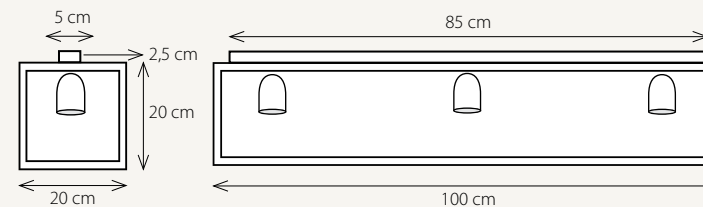

Vitrine Plafonnier Long

230V 3 x E27 (NOT INCLUDED)
Max 60 Watt

230V 3 x E27 LED (NOT INCLUDED)

Vitrine Plafonnier 3L

VIT003204 Bronze

VIT103204 Brushed Nickel

VIT203204 Chrome