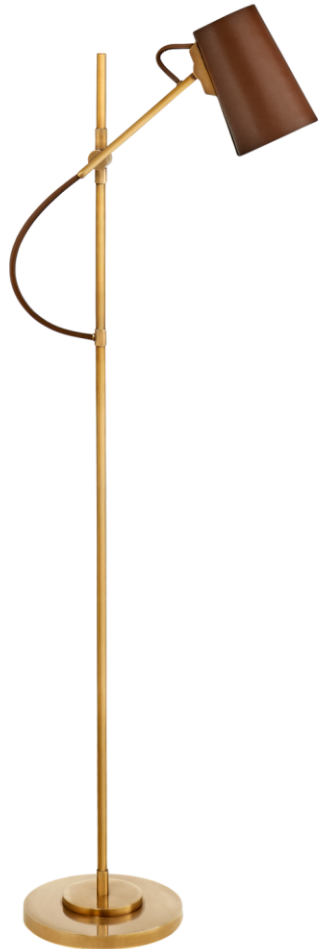

## TEAR SHEET

### Benton Adjustable Floor Lamp

Item # RL 1450NB-SDL-EU

Designer: Ralph Lauren

Height: 135.3cm

Width: 25.4cm

Extension: 43.2cm - 50.8cm

Base: 25.4cm Round

Finishes: NB, PN