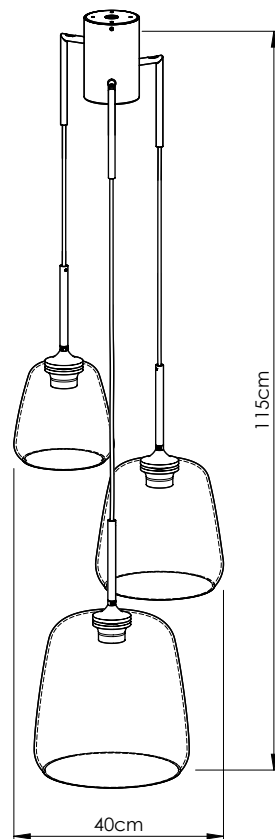

Pandoro Spider