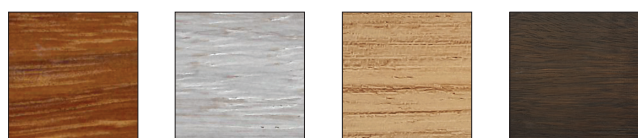

TRENZSEATER

ARCHIE OUTDOOR DINING TABLE

TABLE: L 1800mm/ W 1000mm/ H 755mm
L 2000mm/ W 1000mm/ H 755mm
L 2200mm/ W 1000mm/ H 755mm
L 2400mm/ W 1000mm/ H 755mm
L 2700mm/ W 1000mm/ H 755mm

TECHNICAL INFORMATION

MATERIAL Solid Iroko Timber
STRUCTURE Hot Zinc Metal Arc Spray & Powdercoated Matt Black Finish
TAILOR MADE TO ORDER IN NEW ZEALAND BY TRENZSEATER

FINISHES

Oiled

White Wash

Raw

Stained

PATTERN

Plank

Oiled Iroko Timber. Can be left natural for stain to be applied.

IMPORTANT NOTE: For technical printing reasons, the colours displayed above may vary from the swatches in store, it is recommended to view these to get a true representation of the colour before ordering.