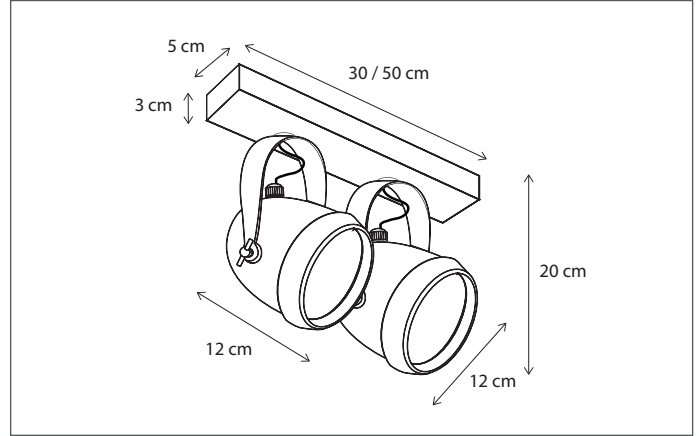

CODE	TYPE	FINISH	WATT	VOLT	FITTING
MAC002P22	Macro on profile 30 cm - 2L	Bronze	2 x 12	230	G53
MAC003P22	Macro on profile 50 cm - 3L	Bronze	3 x 12	230	G53
MAC102P22	Macro on profile 30 cm - 2L	Brushed nickel	2 x 12	230	G53
MAC103P22	Macro on profile 50 cm - 3L	Brushed nickel	3 x 12	230	G53
MAC202P22	Macro on profile 30 cm - 2L	Chrome	2 x 12	230	G53
MAC203P22	Macro on profile 50 cm - 3L	Chrome	3 x 12	230	G53