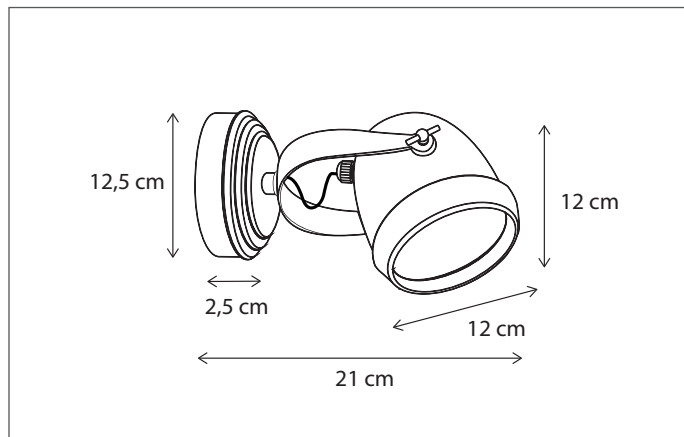

401

CODE	TYPE	FINISH	WATT	VOLT	FITTING
MAC001A22	Macro wall (driver incl.)	Bronze	12	230	G53
MAC101A22	Macro wall (driver incl.)	Brushed nickel	12	230	G53
MAC201A22	Macro wall (driver incl.)	Chrome	12	230	G53

Contact us for:
Customisation, connectivity or halogen version of the collection