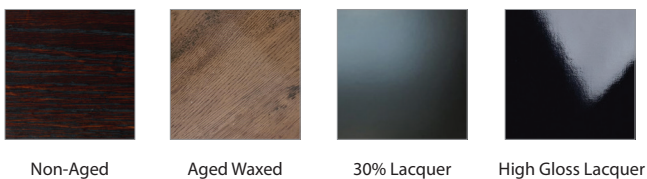

## DINO DINING TABLE

---

TABLE:	L 1800mm/ W 1000mm/ H 750mm	(Base size - 1200mm)
	L 2000mm/ W 1000mm/ H 750mm	(Base size - 1400mm)
	L 2200mm/ W 1000mm/ H 750mm	(Base size - 1600mm)
	L 2400mm/ W 1000mm/ H 750mm	(Base size - 1600mm)
	L 2700mm/ W 1000mm/ H 750mm	(Base size - 1600mm)

## TECHNICAL INFORMATION

---

MATERIAL	Solid American Oak, Also available in Oak Veneer or MDF
STRUCTURE	Powderedcoated Matt Black Steel
	TAILOR MADE TO ORDER IN NEW ZEALAND BY TRENZSEATER

### FINISHES

---