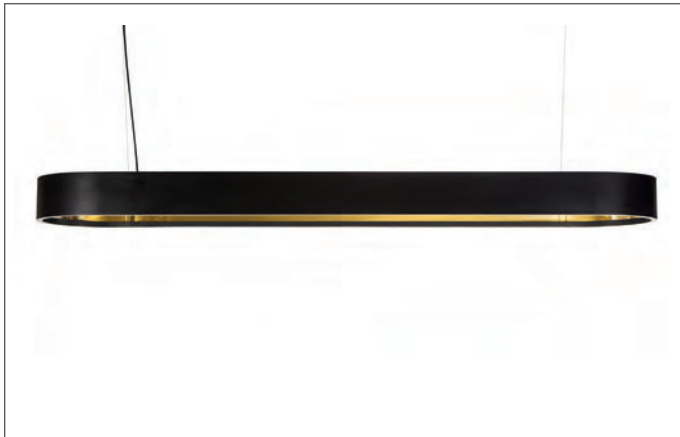

2 integrated LED-strips (top and bottom).