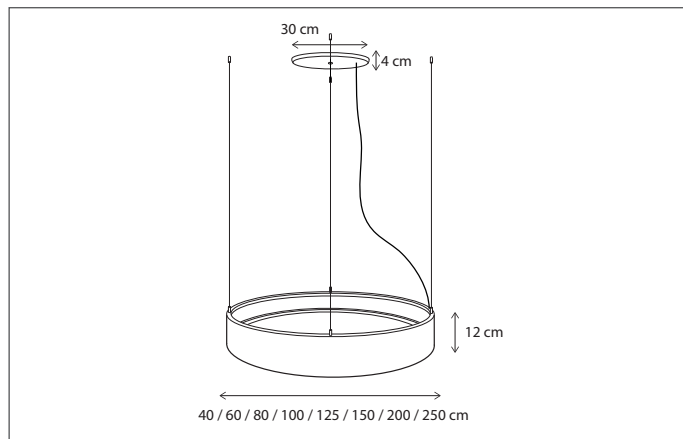

2 integrated LED-strips (top and bottom).

130

CODE	TYPE	FINISH	WATT	VOLT	FITTING
ECS051R04	Eclips suspension round 40 cm	Bronze	2 x 14	230	-
ECS051R06	Eclips suspension round 60 cm	Bronze	2 x 21	230	-
ECS051R08	Eclips suspension round 80 cm	Bronze	2 x 27	230	-
ECS051R10	Eclips suspension round 100 cm	Bronze	2 x 35	230	-
ECS051R12	Eclips suspension round 125 cm	Bronze	2 x 44	230	-
ECS051R15	Eclips suspension round 150 cm	Bronze	2 x 53	230	-
ECS051R20	Eclips suspension round 200 cm	Bronze	2 x 71	230	-
ECS051R25	Eclips suspension round 250 cm	Bronze	2 x 87	230	-
ECS351R04	Eclips suspension round 40 cm	Polished brass	2 x 14	230	-
ECS351R06	Eclips suspension round 60 cm	Polished brass	2 x 21	230	-
ECS351R08	Eclips suspension round 80 cm	Polished brass	2 x 27	230	-
ECS351R10	Eclips suspension round 100 cm	Polished brass	2 x 35	230	-
ECS351R12	Eclips suspension round 125 cm	Polished brass	2 x 44	230	-
ECS351R15	Eclips suspension round 150 cm	Polished brass	2 x 53	230	-
ECS351R20	Eclips suspension round 200 cm	Polished brass	2 x 71	230	-
ECS351R25	Eclips suspension round 250 cm	Polished brass	2 x 87	230	-