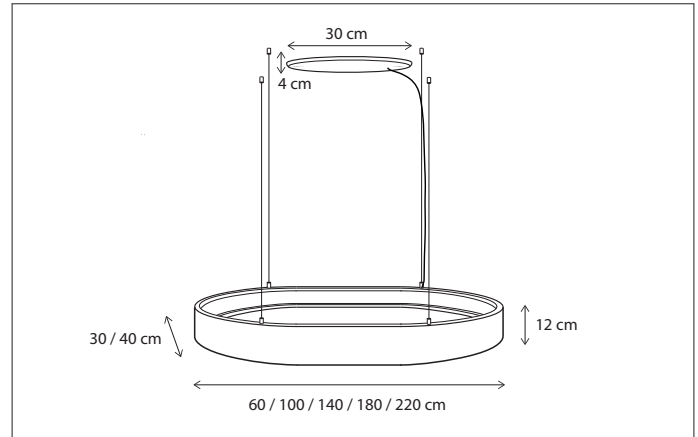

2 integrated LED-strips (top and bottom).