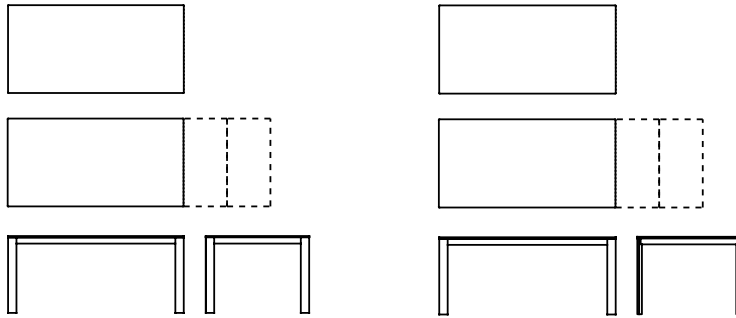

Every + Grid

Caronni + Bonanomi · 2009 / 2013

Simple and practical. Every table maintains its versatility and joins Grid, another extending table, in a perfect combination of functionality and beauty. Available in a wide range of materials, sizes and nishes, making them an attractive addition to any kind of setting.

Available models

Extendible table with extruded aluminium structure and guides. Glass or Alucompact® tops available. Extensions in Alucompact®. Two extractable handles allow to easily extend the frame.

Every

height
75 cm

measures

85 x 125 (167 / 209)
85 x 145 (187 / 229)
85 x 170 (212 / 254)
100 x 170 (212 / 254)
100 x 200 (242 / 284)

Grid

height
75 cm

measures

85 x 125 (167/209)
85 x 145 (187/229)
85 x 170 (212/254)