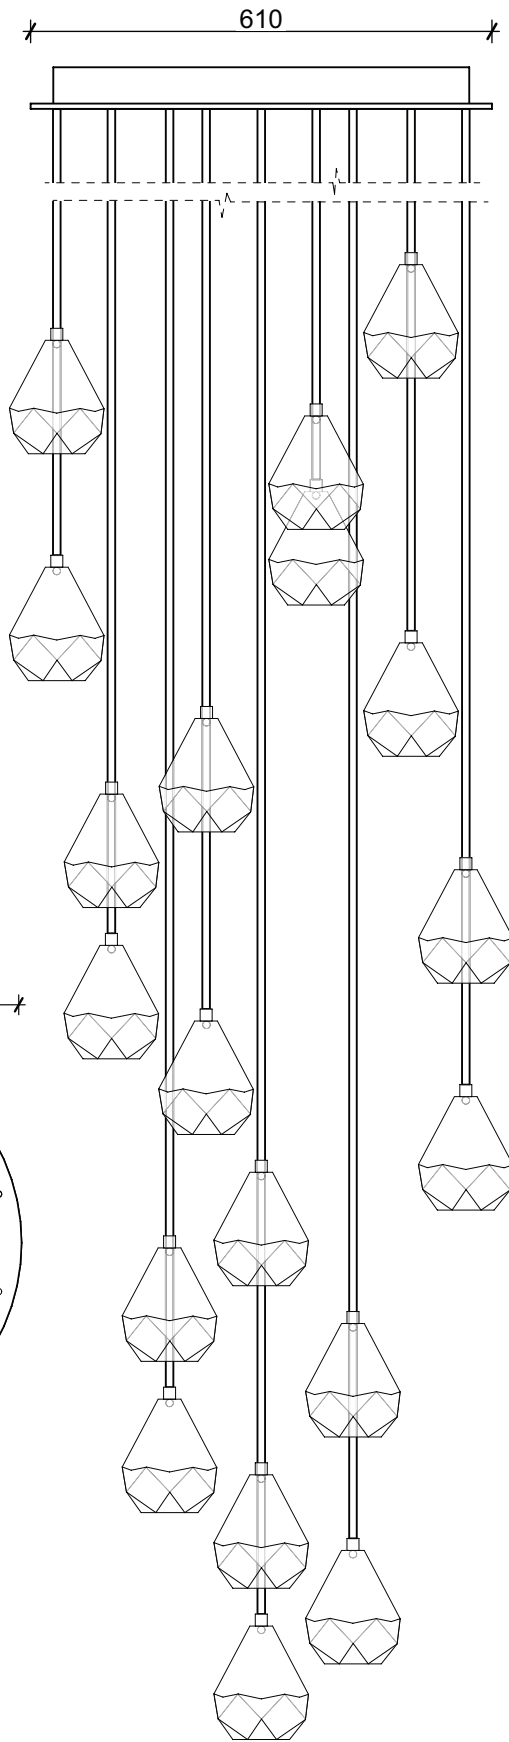

TRENZSEATER

FLORENCE CHANDELIER – 7 & 19 LIGHTS

TRENZSEATER would like to introduce to you our exclusive Florence lighting collection. The Florence collection includes Pendants, Chandeliers and Table lamps, each item is meticulously crafted from cut crystal, exemplifying the utmost elegance and refinement. Whether you're looking to create a focal point in a living room or add a statement piece to a dining area, the Florence Pendant, Chandelier, and table lamp are a stylish addition to any space

TECHNICAL INFORMATION

- Finish: Crystal / Bronze
- Dimmable (when using dimmable bulbs)
- Chandelier sizes: 7 & 19 light
- Bespoke drop height: TBC on site
- K9 clear crystal lampshade
- Black cable
- Ceiling Rose 7 Light- 310 mm dia x 50mm H
- Ceiling Rose 19 Light - 610 dia x 50mm H
- Bulb required - E27, max 40watt

WATERFALL & CASCADE LAYOUTS

TRENZSEATER

WATERFALL LAYOUTS

VIEW OF 7 LIGHT WATERFALL

VIEW OF 19 LIGHT WATERFALL

TRENZSEATER

CASCADE LAYOUTS

VIEW OF 7 LIGHT CASCADE

VIEW OF 19 LIGHT CASCADE

TRENZSEATER

ELEVATION OF PENDANTS