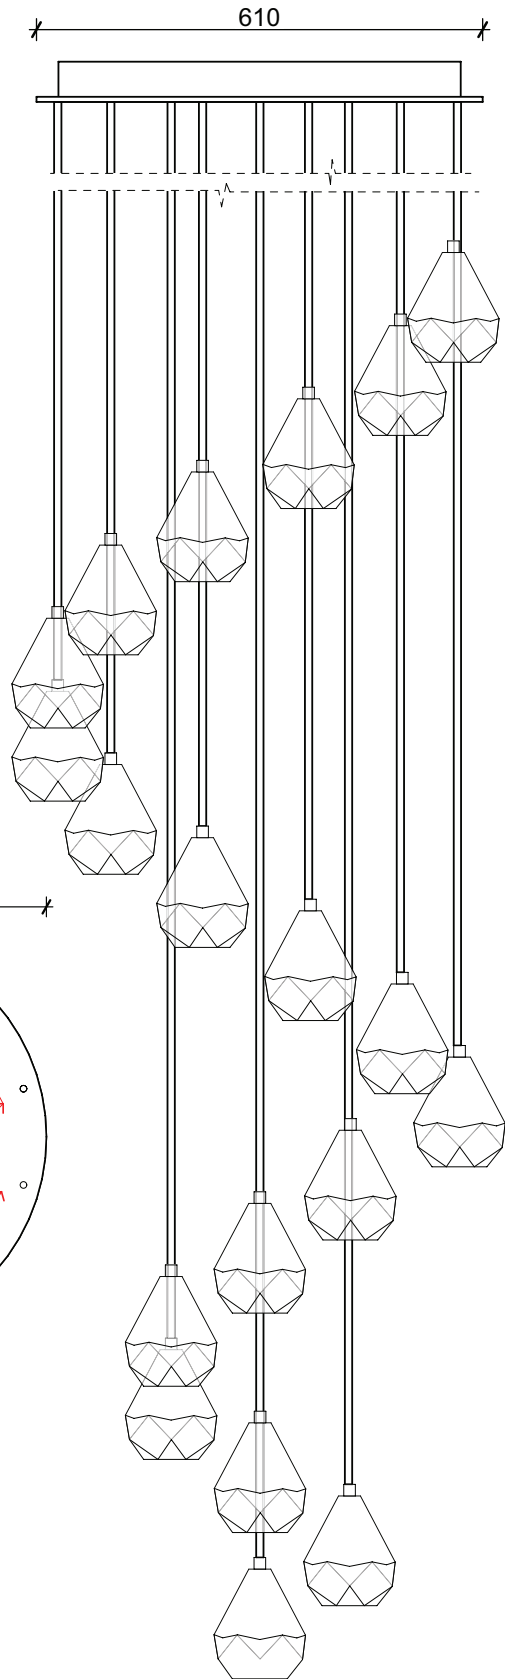

TRENZSEATER

FLORENCE CHANDELIER – 7 & 19 LIGHTS

TRENZSEATER would like to introduce to you our exclusive Florence lighting collection. The Florence collection includes Pendants, Chandeliers and Table lamps, each item is meticulously crafted from cut crystal, exemplifying the utmost elegance and refinement. Whether you're looking to create a focal point in a living room or add a statement piece to a dining area, the Florence Pendant, Chandelier, and table lamp are a stylish addition to any space

TECHNICAL INFORMATION

- Finish: Crystal / Bronze
- Dimmable (when using dimmable bulbs)
- Chandelier sizes: 7 & 19 light
- Bespoke drop height: TBC on site
- K9 clear crystal lampshade
- Black cable
- Ceiling Rose 7 Light- 310 mm dia x 50mm H
- Ceiling Rose 19 Light - 610 dia x 50mm H
- Bulb required - E27, max 40watt

WATERFALL & CASCADE LAYOUTS

TRENZSEATER

WATERFALL LAYOUTS

VIEW OF 7 LIGHT WATERFALL

VIEW OF 19 LIGHT WATERFALL

TRENZSEATER

CASCADE LAYOUTS

VIEW OF 7 LIGHT CASCADE

VIEW OF 19 LIGHT CASCADE

TRENZSEATER

ELEVATION OF PENDANTS