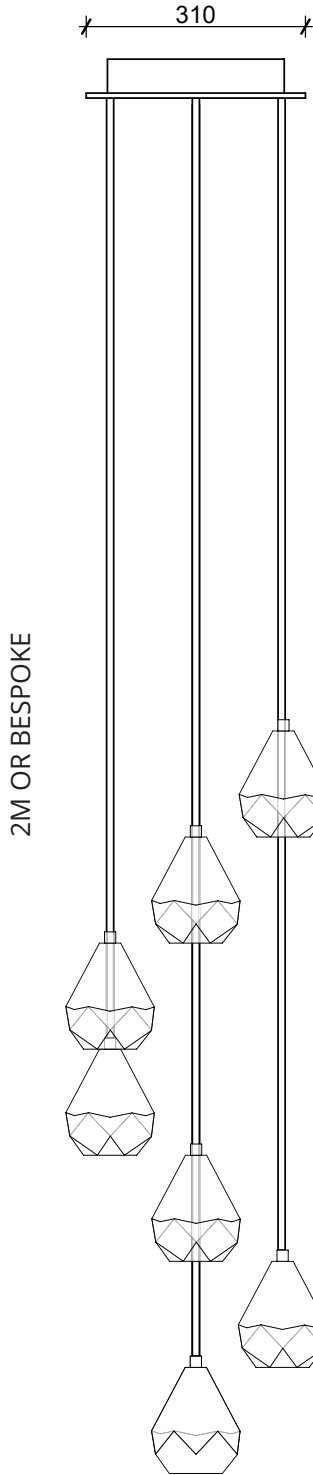

TRENZSEATER

FLORENCE CHANDELIER – 7 & 19 LIGHTS

TRENZSEATER would like to introduce to you our exclusive Florence lighting collection. The Florence collection includes Pendants, Chandeliers and Table lamps, each item is meticulously crafted from cut crystal, exemplifying the utmost elegance and refinement. Whether you're looking to create a focal point in a living room or add a statement piece to a dining area, the Florence Pendant, Chandelier, and table lamp are a stylish addition to any space

TECHNICAL INFORMATION

- Finish: Crystal / Bronze
- Dimmable (when using dimmable bulbs)
- Chandelier sizes: 7 & 19 light
- Bespoke drop height: TBC on site
- K9 clear crystal lampshade
- Black cable
- Ceiling Rose 7 Light- 310 mm dia x 50mm H
- Ceiling Rose 19 Light - 610 dia x 50mm H
- Bulb required - E27, max 40watt

WATERFALL & CASCADE LAYOUTS

TRENZSEATER

WATERFALL LAYOUTS

VIEW OF 7 LIGHT WATERFALL

VIEW OF 19 LIGHT WATERFALL

TRENZSEATER

CASCADE LAYOUTS

VIEW OF 7 LIGHT CASCADE

VIEW OF 19 LIGHT CASCADE

TRENZSEATER

ELEVATION OF PENDANTS