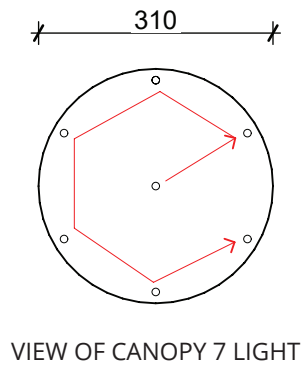

TRENZSEATER

WATERFALL LAYOUTS

VIEW OF 7 LIGHT WATERFALL

VIEW OF 19 LIGHT WATERFALL