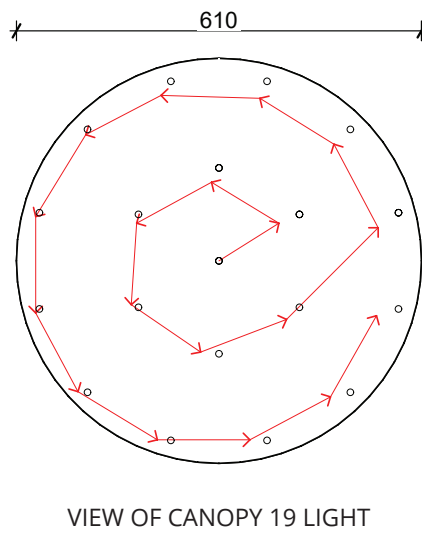

TECHNICAL INFORMATION

- Finish: Crystal / Bronze
- Dimmable (when using dimmable bulbs)
- Chandelier sizes: 7 & 19 light
- Bespoke drop height: TBC on site
- K9 clear crystal lampshade
- Black cable
- Ceiling Rose 7 Light- 310 mm dia x 50mm H
- Ceiling Rose 19 Light - 610 dia x 50mm H
- Bulb required - E27, max 40watt

WATERFALL & CASCADE LAYOUTS

TRENZSEATER

WATERFALL LAYOUTS

VIEW OF 7 LIGHT WATERFALL

VIEW OF 19 LIGHT WATERFALL

TRENZSEATER

CASCADE LAYOUTS

VIEW OF 7 LIGHT CASCADE