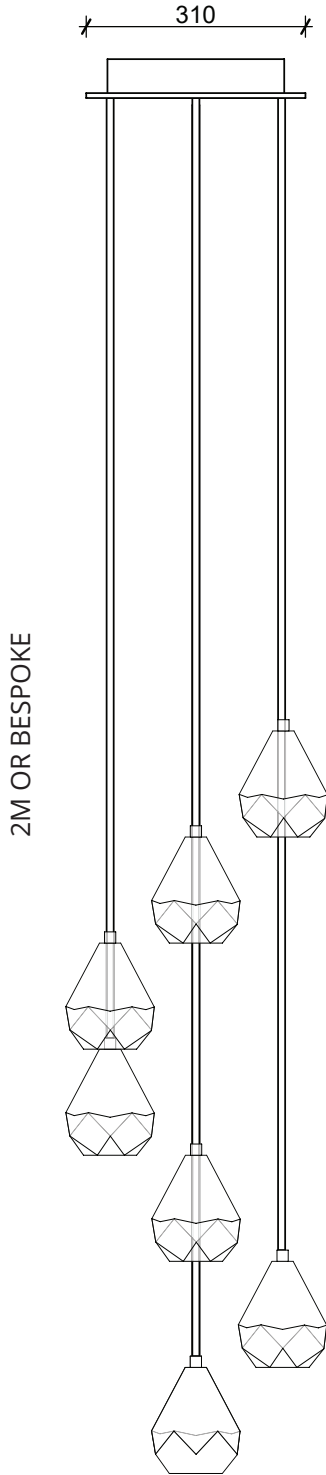

TRENZSEATER

FLORENCE CHANDELIER – 7 & 19 LIGHTS

TRENZSEATER would like to introduce to you our exclusive Florence lighting collection. The Florence collection includes Pendants, Chandeliers and Table lamps, each item is meticulously crafted from cut crystal, exemplifying the utmost elegance and refinement. Whether you're looking to create a focal point in a living room or add a statement piece to a dining area, the Florence Pendant, Chandelier, and table lamp are a stylish addition to any space

TECHNICAL INFORMATION

- Finish: Crystal / Bronze
- Dimmable (when using dimmable bulbs)
- Chandelier sizes: 7 & 19 light
- Bespoke drop height: TBC on site
- K9 clear crystal lampshade
- Black cable
- Ceiling Rose 7 Light- 310 mm dia x 50mm H
- Ceiling Rose 19 Light - 610 dia x 50mm H
- Bulb required - E27, max 40watt

WATERFALL & CASCADE LAYOUTS

TRENZSEATER

WATERFALL LAYOUTS

VIEW OF 7 LIGHT WATERFALL

VIEW OF 19 LIGHT WATERFALL

TRENZSEATER

CASCADE LAYOUTS

VIEW OF 7 LIGHT CASCADE

VIEW OF 19 LIGHT CASCADE

TRENZSEATER

ELEVATION OF PENDANTS