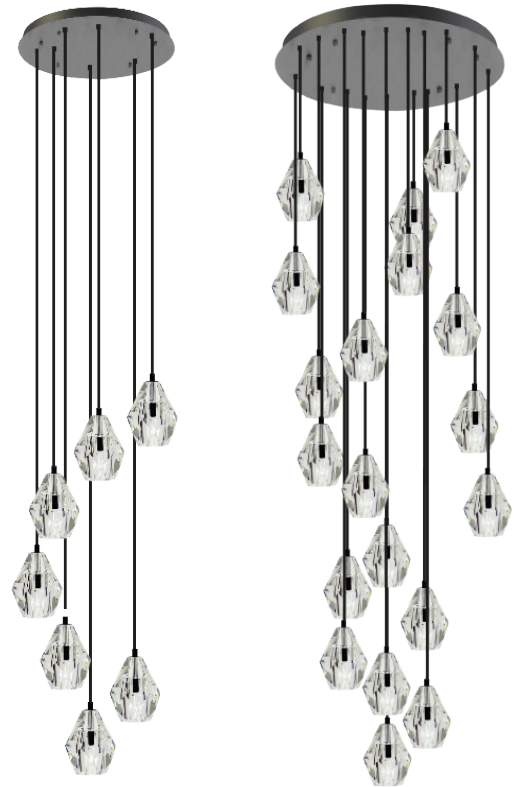

TRENZSEATER

FLORENCE CHANDELIER – 7 & 19 LIGHTS

TRENZSEATER would like to introduce to you our exclusive Florence lighting collection. The Florence collection includes Pendants, Chandeliers and Table lamps, each item is meticulously crafted from cut crystal, exemplifying the utmost elegance and refinement. Whether you're looking to create a focal point in a living room or add a statement piece to a dining area, the Florence Pendant, Chandelier, and table lamp are a stylish addition to any space

TECHNICAL INFORMATION

- Finish: Crystal / Bronze
- Dimmable (when using dimmable bulbs)
- Chandelier sizes: 7 & 19 light
- Bespoke drop height: TBC on site
- K9 clear crystal lampshade
- Black cable
- Ceiling Rose 7 Light- 310 mm dia x 50mm H
- Ceiling Rose 19 Light - 610 dia x 50mm H
- Bulb required - E27, max 40watt

WATERFALL & CASCADE LAYOUTS

TRENZSEATER

WATERFALL LAYOUTS

VIEW OF 7 LIGHT WATERFALL

VIEW OF 19 LIGHT WATERFALL

TRENZSEATER

CASCADE LAYOUTS

VIEW OF 7 LIGHT CASCADE

VIEW OF 19 LIGHT CASCADE

TRENZSEATER

ELEVATION OF PENDANTS