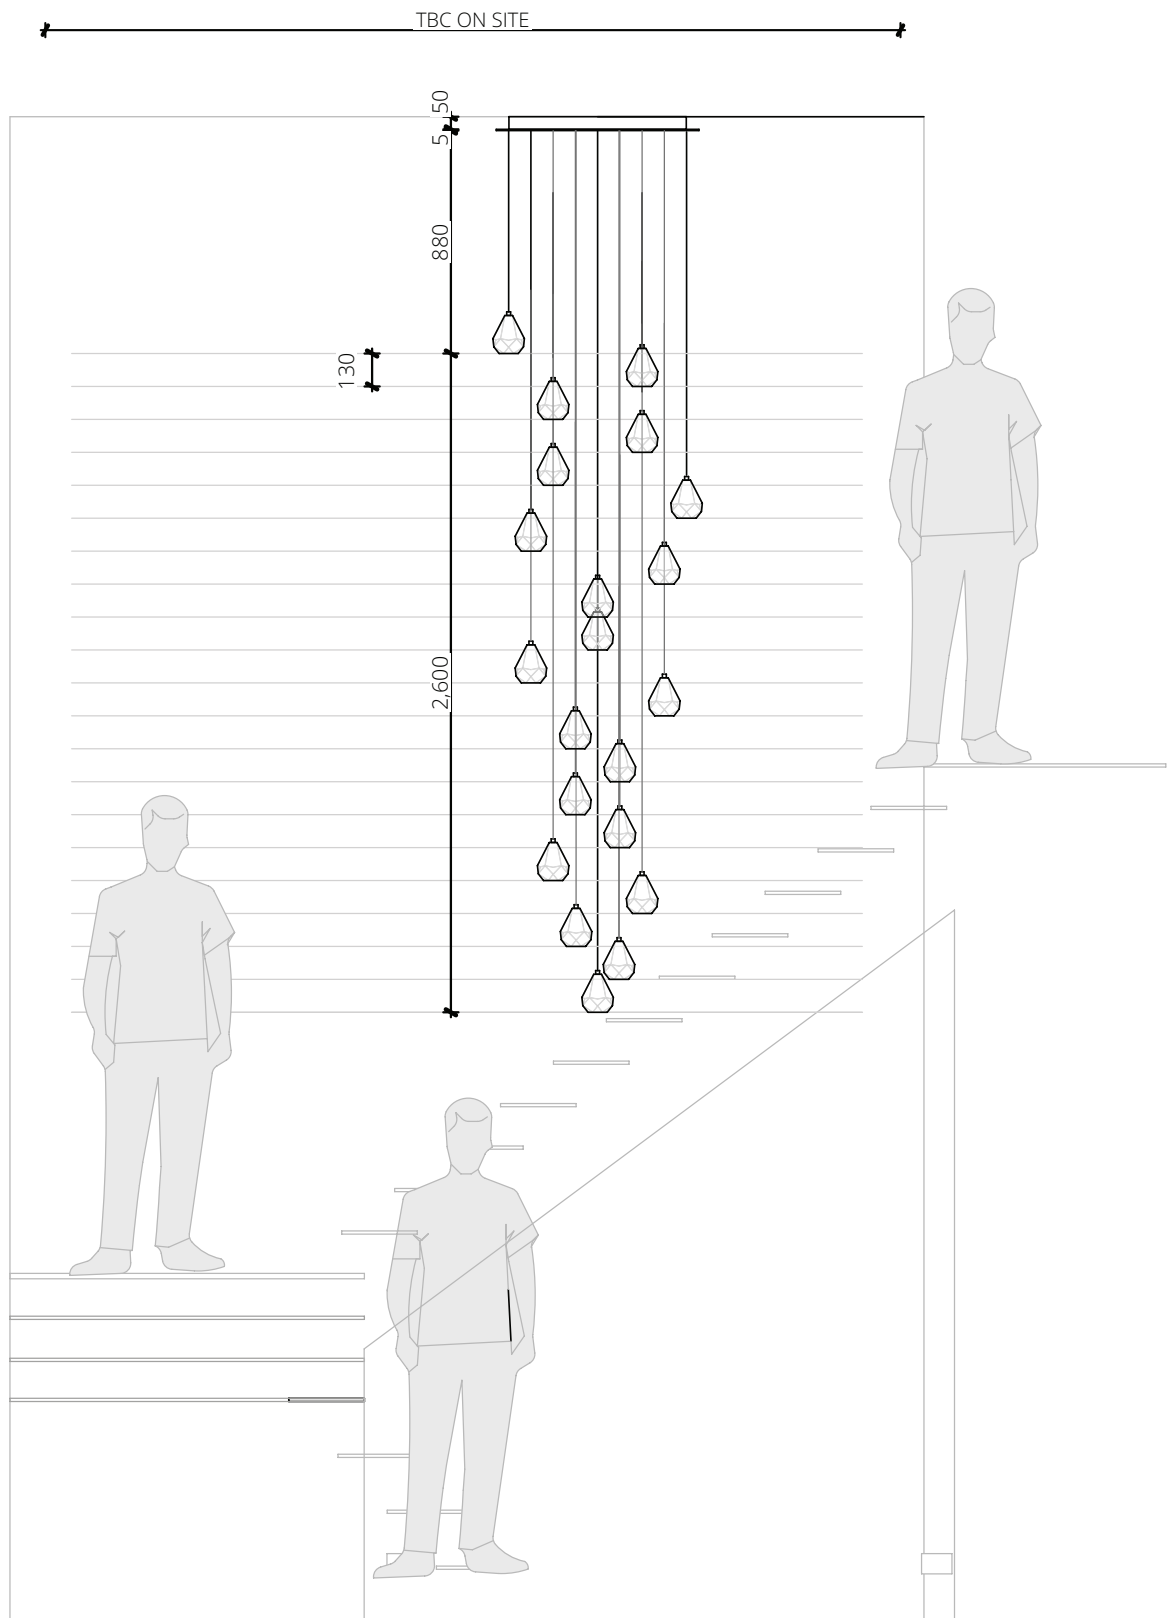

TECHNICAL INFORMATION

- Finish: Crystal / Bronze
- Dimmable (when using dimmable bulbs)
- Chandelier sizes: 7 & 19 light
- Bespoke drop height: TBC on site
- K9 clear crystal lampshade
- Black cable
- Ceiling Rose 7 Light- 310 mm dia x 50mm H
- Ceiling Rose 19 Light - 610 dia x 50mm H
- Bulb required - E27, max 40watt

WATERFALL & CASCADE LAYOUTS

TRENZSEATER

WATERFALL LAYOUTS

VIEW OF 7 LIGHT WATERFALL

VIEW OF 19 LIGHT WATERFALL

TRENZSEATER

CASCADE LAYOUTS

VIEW OF 7 LIGHT CASCADE

VIEW OF 19 LIGHT CASCADE

TRENZSEATER

ELEVATION OF PENDANTS