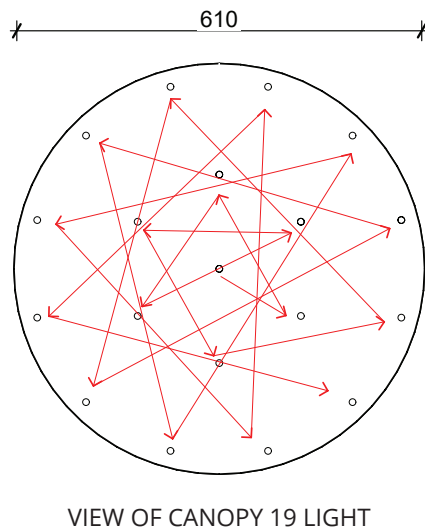

TECHNICAL INFORMATION

- Finish: Crystal / Bronze
- Dimmable (when using dimmable bulbs)
- Chandelier sizes: 7 & 19 light
- Bespoke drop height: TBC on site
- K9 clear crystal lampshade
- Black cable
- Ceiling Rose 7 Light- 310 mm dia x 50mm H
- Ceiling Rose 19 Light - 610 dia x 50mm H
- Bulb required - E27, max 40watt

WATERFALL & CASCADE LAYOUTS

TRENZSEATER

WATERFALL LAYOUTS

VIEW OF 7 LIGHT WATERFALL

VIEW OF 19 LIGHT WATERFALL

TRENZSEATER

CASCADE LAYOUTS

VIEW OF 7 LIGHT CASCADE