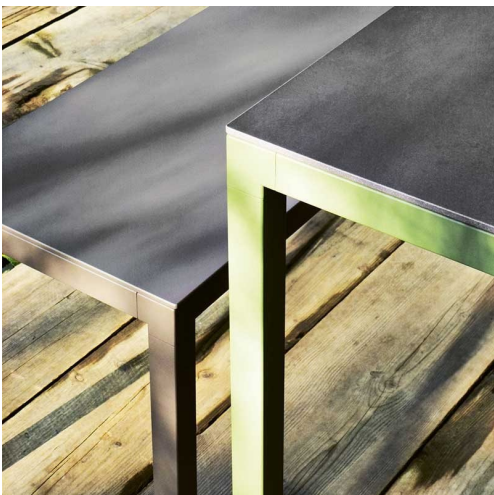

Helsinki 35 Outdoor

Caronni + Bonanomi · 1995

Range of tables with disassembling steel frame, section mm 35x35, and die-cast aluminium joints. Layered laminate or ceramic tops.

Available models

Range of tables with disassembling steel frame, section mm 35x35, and die-cast aluminium joints. Layered laminate or ceramic tops . Benches with to-be-assembled steel frame (section mm 35x35), and die-cast aluminium joints. Layered laminate tops.

Helsinki 35 Outdoor

height
74 cm

measures

90 x 90
90 x 140
90 x 180
90 x 200
90 x 220
90 x 240
90 x 299
100 x 200
100 x 220
100 x 240
100 x 299
149 x 149

Helsinki 35 Outdoor

altezza
45 cm

misure

100 x 36
130 x 36
160 x 36