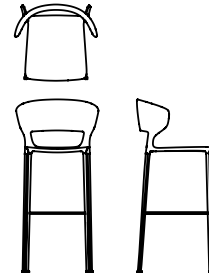

Available models

Stacking chair with self-standing body in integral polyurethane, containing a steel frame. Mould-coating available in the different embossed colours as per sample collection. Steel legs in tubular conic shape, square section, lacquered in the same colours as the frame. Also suitable for outdoor.

Koki

total height 78 cm
seat height 45 cm
width 55 cm
depth 50 cm

Koki

total height 97 cm
seat height 64 cm
width 55 cm
depth 50 cm

Koki

total height 113 cm
seat height 80 cm
width 55 cm
depth 50 cm

Finishing