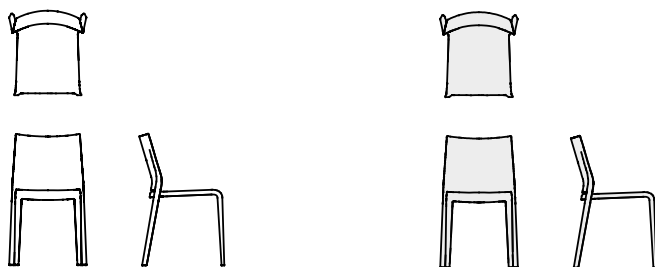

Lisbona + Riga

Pocci + Dondoli · 2008 / 2009

Cross-fertilisations between the Lisbona chair, skilfully upholstered in cowhide, “cuoietto”, leather or eco-leather, and the Riga, comfortable, light, stackable and sophisticated in every detail. Pocci + Dondoli create a fusion project.

Available models

Riga: Stacking chair made of polypropylene reinforced with anti-UV stabilized fibreglass, realized with air moulding technology, suitable for outdoor use.

Lisbona: Not stackable chair, with hand-sewed covering in cow hide, cuoietto, leather and ecoleather, and structure of polypropylene reinforced with fibre glass. Available in all the colours of our collection.

Riga

width 47 cm
depth 52 cm
total height 80 cm
seat height 46 cm

Lisbona

width 47 cm
depth 52,5 cm
total height 81 cm
seat height 48 cm

Finishing

Riga

Polypropylene

F18 BIANCO