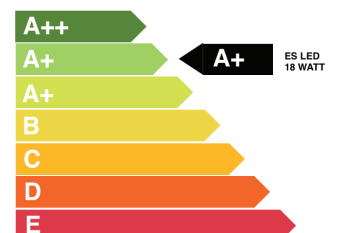

#### Switch:

- Inline switch on flex

BERT | FRANK

MASINA  
Wall Light / Pendant

This luminaire is compatible with bulbs of the energy classes:

874/2012