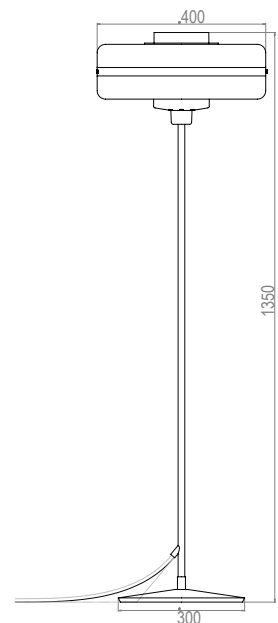

BERT | FRANK

MASINA FLOOR LAMP

Specification Sheet

Description:

A glamorous large opal glass shade is matched with lustrous machined brass detailing in the Art Deco-inspired Masina Floor Light, this refined design casts a soft, warm light.

Lamps:

- 1 x 13W E27 LED (UK/EU)
- OR 1 x 13W E26 LED (US)
- Ensure dimmable LED is used if this functionality is needed

Voltage:

- UK/EU - 230V
- US - 110V

Metal Finish:

- Brass (& Opal Glass)
- Brass lacquered as standard

Weight:

- 20 kg

Flex:

- Supplied with 2m fabric covered flex as standard
- Longer flex available on request

Switch:

- Inline switch on flex