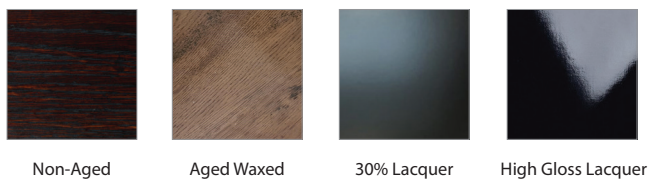

TRENZSEATER

MAXIMO DINING TABLE

TABLE: Dia 1400mm / H 750mm

TECHNICAL INFORMATION

MATERIAL Solid American Oak, Also available in American Oak Veneer + MDF
STRUCTURE Powdercoated Matt Black Steel
TAILOR MADE TO ORDER IN NEW ZEALAND BY TRENZSEATER

FINISHES

PATTERN

LACQUER FINISHES

SOFT TOUCH FINISHES

IMPORTANT NOTE: For technical printing reasons, the colours displayed above may vary from the swatches in store, it is recommended to view these to get a true representation of the colour before ordering.

*The WHITE finish is only available when product is made in Oak Veneer