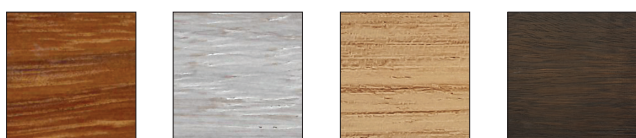

## MILANO OUTDOOR DINING TABLE

---

TABLE: L 1800mm/ W 1000mm/ H 760mm  
L 2000mm/ W 1000mm/ H 760mm  
L 2200mm/ W 1000mm/ H 760mm  
L 2400mm/ W 1000mm/ H 760mm  
L 2700mm/ W 1000mm/ H 760mm

### TECHNICAL INFORMATION

---

MATERIAL Solid Iroko Timber  
STRUCTURE Hot Zinc Metal Arc Spray & Powdercoated Matt Black Finish  
TAILOR MADE TO ORDER IN NEW ZEALAND BY TRENZSEATER

#### FINISHES

---

Oiled

White Wash

Raw

Stained