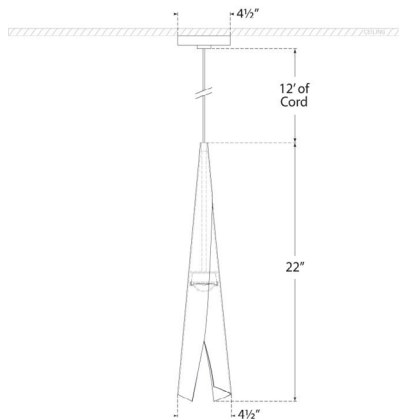

Piel Small Wrapped Pendant

KW5631AB

Materials Shown

Antique-Burnished Brass

Available in

Antique-Burnished Brass

Bronze

Pewter

Dimensions

Height: 22"

Width: 4.5

Canopy: 4.5" Round

Socket

Dedicated LED

Wattage

12w (1000lm)

Weight

7lbs