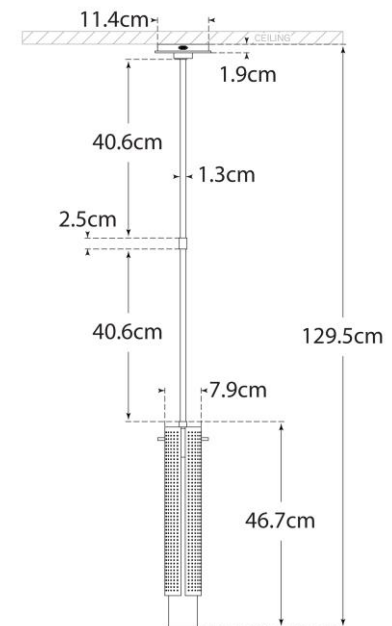

SPEC SHEET

Precision Small Cylinder Pendant

Item # KW 5224BZ-WG-EU

Designer: Kelly Wearstler

O/A Height: 129.5cm

Fixture Height: 39.4cm

Min. Custom Height: 52.7cm

Width: 11.4cm

Canopy: 11.4cm Round

Finishes: AB, BZ, PN

Glass Options: WG

Socket: E27

Wattage: 40 T

Front View