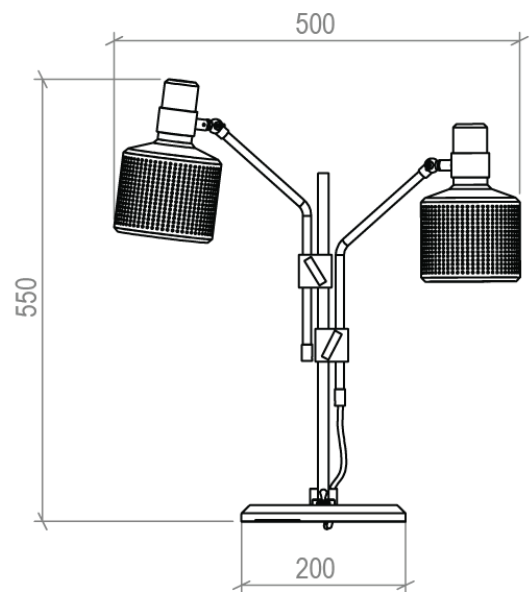

BERT | FRANK

RIDDLE TABLE LAMP - DOUBLE

Specification Sheet

Description:

Two articulated shades with fabric inserts make the Riddle Table Lamp the ideal light for a desk or side table. Both arms rotate to 270 degrees while a toggle switch at the base lends functional ease.

Lamps:

- 2 x 4W G9 LED

Voltage:

- UK/EU - 230V
- US - 110V

Metal Finish Options:

- Brass and Chrome
- Brass lacquered as standard

Colour Finish:

- Black or White

Weight:

- 8 kg

Flex:

- Supplied with 2m fabric covered flex as standard
- Longer flex available on request

Switch:

- Toggle switch on base

CE

BERT | FRANK

RIDDLE
Floor Light - Double &
Single / Wall Light -
Double & Single / Pendant
/ Table Light

This luminaire is compatible with
bulbs of the energy classes:

874/2012