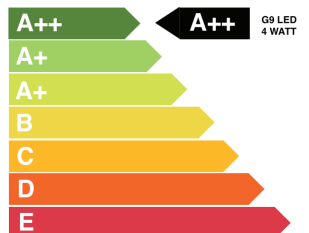

CE

BERT | FRANK

RIDDLE
Floor Light - Double &
Single / Wall Light -
Double & Single / Pendant
/ Table Light

This luminaire is compatible with
bulbs of the energy classes: