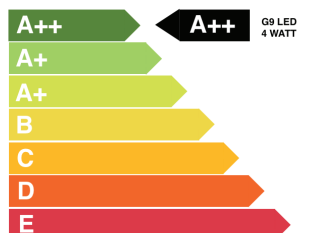

BERT | FRANK

RIDDLE WALL LIGHT - SINGLE

Specification Sheet

Description:

Featuring an adjustable, perforated machined brass shade with a fabric insert, the light can be directed to wash the wall or positioned away to highlight a desired area. Available with a deep back plate if required.

- Black or White

Weight:

- 1.8 kg

BERT | FRANK

RIDDLE
Floor Light - Double &
Single / Wall Light -
Double & Single / Pendant
/ Table Light

This luminaire is compatible with bulbs of the energy classes:

874/2012