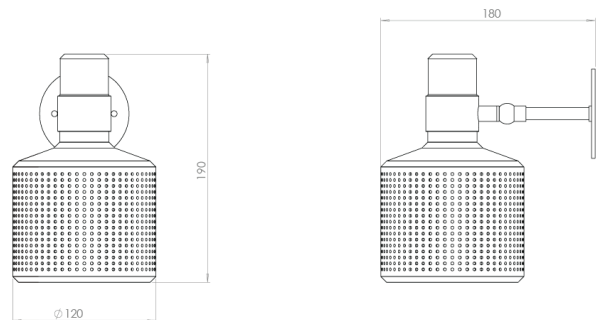

BERT | FRANK

RIDDLE WALL LIGHT - SINGLE

Specification Sheet

Description:

Featuring an adjustable, perforated machined brass shade with a fabric insert, the light can be directed to wash the wall or positioned away to highlight a desired area. Available with a deep back plate if required.

Lamps:

- 1 x 4W G9 LED
- Ensure dimmable LED is used if this functionality is needed

Voltage:

- UK/EU - 230V
- US - 110V

Metal Finish Options:

- Brass and Chrome
- Brass lacquered as standard

Colour Finish:

- Black or White

Weight:

- 1.8 kg

BERT | FRANK

RIDDLE
Floor Light - Double &
Single / Wall Light -
Double & Single / Pendant
/ Table Light

This luminaire is compatible with bulbs of the energy classes:

874/2012