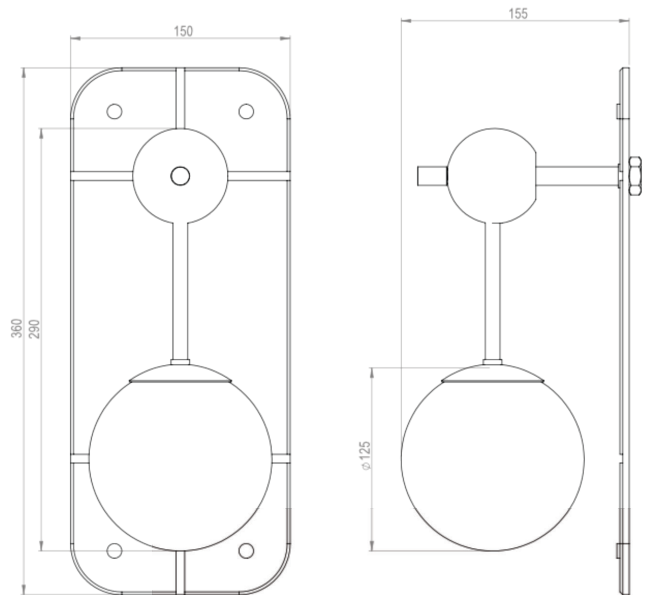

BERT | FRANK

RIFT WALL LIGHT

Specification Sheet

Description:

The Rift Wall Light balances the beautiful simplicity of its opal glass globe with bold, geometric cutout detail on the solid brass backplate to create a sophisticated light with soft illumination.

Lamps:

- 1 x 4W G9 LED
- Ensure dimmable LED is used if this functionality is needed

Voltage:

- UK/EU - 230V
- US - 110V

Finish:

- Brass lacquered with bronze highlights.

Glass Finish:

- Opal