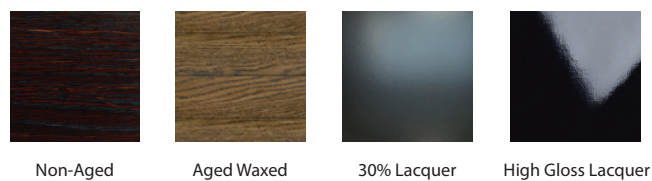

TRENZSEATER

RIVIERA BEDSIDE

BEDSIDE W 800mm/ D 450mm/ H 680mm
(Standard price is based on using TRENZSEATER Atelier pull bars)

TECHNICAL INFORMATION

MATERIAL Solid American Oak, also available in MDF.
TAILOR MADE TO ORDER IN NEW ZEALAND BY TRENZSEATER

FINISHES

PATTERN

LACQUER FINISHES

IMPORTANT NOTE: For technical printing reasons, the colours displayed above may vary from the swatches in store, it is recommended to view these to get a true representation of the colour before ordering.