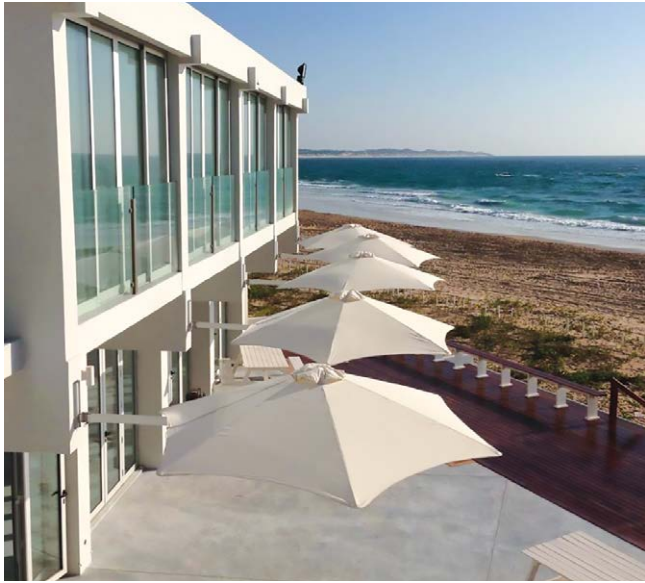

PARAFLEX

the clever umbrella for tight spaces

SHADE7
premium outdoor living

PARAFLEX - THE CLEVER UMBRELLA
DESIGNED FOR TIGHT SPACES

Sensible and stylish the Paraflex is a wonderful solution for tight spaces. Simply attach it to a wall then use the clever simple click bracket for effortless operation and quick removal. Whether balcony or patio, the Paraflex provides shade in spaces where a conventional umbrella is simply impractical. Suitable for sheltered and low wind locations.

PARAFLEX ADVANTAGES

- 2 year warranty on frame defects and faulty workmanship
- Marine-grade materials guarantee longevity
- Anodized aluminium finish is salt water resistant
- Rust free and no paint or powder coating to crack or chip
- No umbrella post provides maximum space for tight locations
- Elegant and sporty styling, unobtrusive when collapsed
- Removable in seconds with easy "lift lock" bracket
- Light-weight (7kgs)