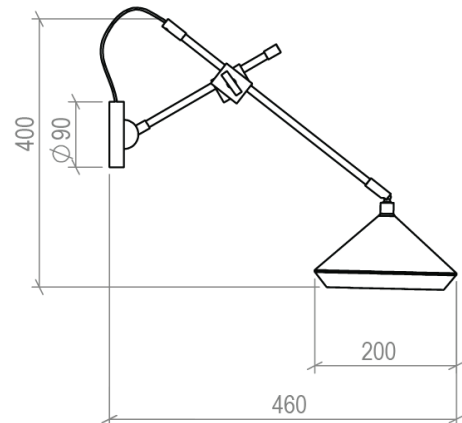

BERT | FRANK

SHEAR WALL LIGHT

Specification Sheet

Description:

Ideal for a bedside, kitchen or anywhere a wall-mounted task light is required, the versatile Shear Wall Light is functional yet luxurious. Also available in a non-hardwired fitting design on request.

- Black or White

Weight:

- 1.15 kg

BERT | FRANK

SHEAR
Pendant / Table Light /
Wall Light / Floor Light

This luminaire is compatible with bulbs of the energy classes:

874/2012