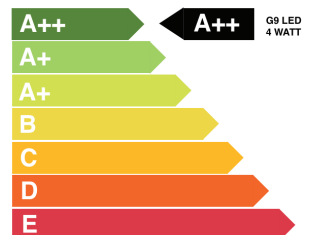

BERT | FRANK

SHEAR WALL LIGHT

Specification Sheet

Description:

Ideal for a bedside, kitchen or anywhere a wall-mounted task light is required, the versatile Shear Wall Light is functional yet luxurious. Also available in a non-hardwired fitting design on request.

- Black or White

Weight:

- 1.15 kg

BERT | FRANK

SHEAR
Pendant / Table Light /
Wall Light / Floor Light

This luminaire is compatible with bulbs of the energy classes:

874/2012