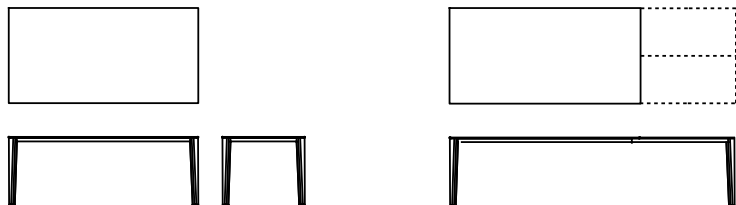

## Skin

Marco Acerbis · 2015

Generous dimensions achieved through an extreme technological research. The Skin table – available in fixed and extending versions – is Desalto know-how answer to the continuous technological and functional research.

## Available models

Fix or extendible table with extruded aluminium frame. Tops of toughened glass or ceramic 6 mm , or in MDF reinforced with aluminium sheets 7 mm thick. In the extendible version, folding leaves in the same material as the top. The fixed table, in some versions, is suitable also for outdoor use.

Skin

height  
73,5 cm

measures  
85 x 140 cm  
85 x 170 cm  
100 x 200 cm  
100 x 300 cm  
140 x 140 cm  
200 x 200 cm

Skin

height  
73,5 cm

measures  
85 x 170 (250) cm  
100 x 200 (300) cm