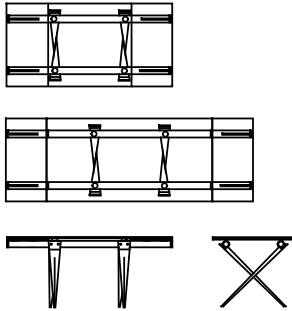

Tender

Decoma Design · 1988

Historical project and bestseller, symbol of timeless design, perfect combination of form, function, and innovation.

Available models

Extendible table with die-cast aluminium frame and steel tubes. Tops of glass , ceramic Oxide coupled with glass.

Tender

height
73 cm

measures
85 x 170 (255)
85 x 200 (300)
100 x 200 (300)

Finishing

Structure

Lacquers

B42
GRAFITE

B59 NERO
OPACO