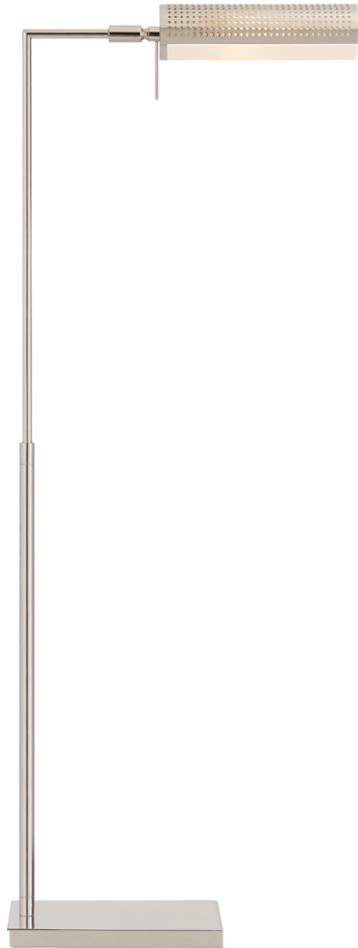

SPEC SHEET

Precision Pharmacy Floor Lamp

Item # KW 1062PN-WG-EU

Designer: Kelly Wearstler

Height: 100.3cm - 120.6cm

Width: 15.2cm

Extension: 43.2cm

Base: 15.2cm x 27.9cm Rectangle

Finishes: AB, BZ, PN

Glass Options: WG

Socket: E14