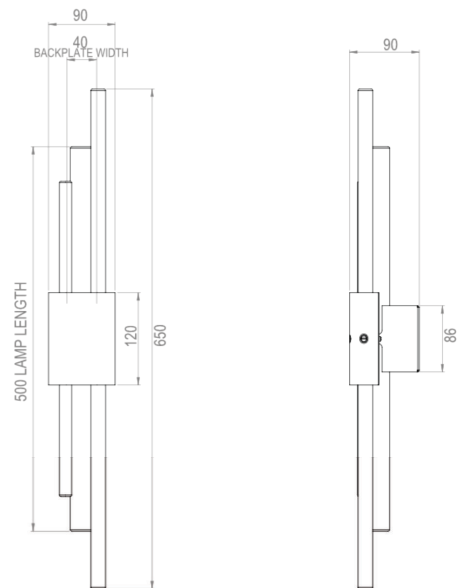

#### Description:

The big brother to the Tanto Wall Light, this larger version has long and sculptural asymmetric brass rods that sandwich an opal cylindrical bulb. With the addition of either Green Guatemala or White Carrera marble, this piece commands attention in any interior.

#### Weight:

- 3kg

Guatemala marble

Carrara marble

**BERT | FRANK** TANTO WALL LIGHT

 This luminaire is compatible with bulbs of the energy classes:

**S14D LED**

A++	
A+	
A	←
B	
C	
D	
E	