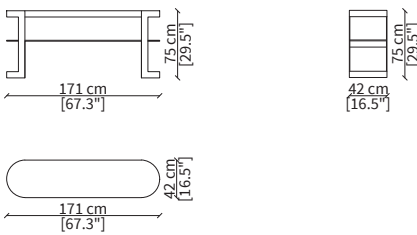

BIFFI
Beauty Desks

BEAUTY DESK

cod. VF8117

Beauty Desk 131x50 cm

cod. VF8118

Beauty Desk 171x50 cm

POLTRONCINA / SMALL ARMCHAIR

cod. VF8119

Poltroncina 50x56xh62 cm /
Small armchair 50x56xh62 cm

CONSOLES

cod. VF8114

Console 171x42xh75 cm

cod. VF8115

Console 221x42xh75 cm

cod. VF8116

Console 251x42xh75 cm

TAVOLINI / SMALL TABLES

cod. VF8102

Tavolino rotondo Ø42xh43 cm /
Small round table Ø42xh43 cm

cod. VF8110

Tavolino rotondo Ø70xh33 cm /
Round small table Ø70xh33 cm

cod. VF8111

Tavolino rotondo Ø100xh33 cm /
Round small table Ø100xh33 cm