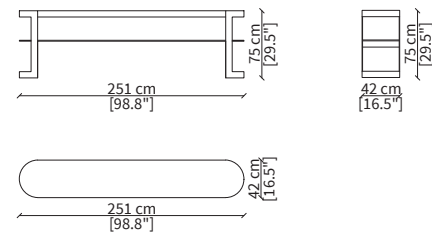

BIFFI
Beauty Desks

BEAUTY DESK

cod. VF8117

Beauty Desk 131x50 cm

cod. VF8118

Beauty Desk 171x50 cm

POLTRONCINA / SMALL ARMCHAIR

cod. VF8119

Poltroncina 50x56xh62 cm /
Small armchair 50x56xh62 cm

CONSOLES

cod. VF8114

Console 171x42xh75 cm

cod. VF8115

Console 221x42xh75 cm

cod. VF8116

Console 251x42xh75 cm

TAVOLINI / SMALL TABLES

cod. VF8102

Tavolino rotondo Ø42xh43 cm /
Small round table Ø42xh43 cm

cod. VF8110

Tavolino rotondo Ø70xh33 cm /
Round small table Ø70xh33 cm

cod. VF8111

Tavolino rotondo Ø100xh33 cm /
Round small table Ø100xh33 cm