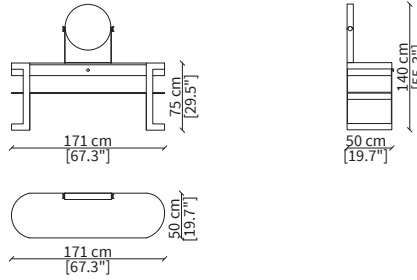

BIFFI
Beauty Desks

BEAUTY DESK

cod. VF8117

Beauty Desk 131x50 cm

cod. VF8118

Beauty Desk 171x50 cm

POLTRONCINA / SMALL ARMCHAIR

cod. VF8119

Poltroncina 50x56xh62 cm /
Small armchair 50x56xh62 cm

CONSOLES

cod. VF8114

Console 171x42xh75 cm

cod. VF8115

Console 221x42xh75 cm

cod. VF8116

Console 251x42xh75 cm

TAVOLINI / SMALL TABLES

cod. VF8102

Tavolino rotondo Ø42xh43 cm /
Small round table Ø42xh43 cm

cod. VF8110

Tavolino rotondo Ø70xh33 cm /
Round small table Ø70xh33 cm

cod. VF8111

Tavolino rotondo Ø100xh33 cm /
Round small table Ø100xh33 cm