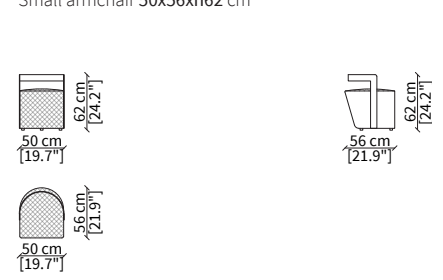

BIFFI
Beauty Desks

BEAUTY DESK

cod. VF8117

Beauty Desk 131x50 cm

cod. VF8118

Beauty Desk 171x50 cm

POLTRONCINA / SMALL ARMCHAIR

cod. VF8119

Poltroncina 50x56xh62 cm /
Small armchair 50x56xh62 cm

CONSOLES

cod. VF8114

Console 171x42xh75 cm

cod. VF8115

Console 221x42xh75 cm

cod. VF8116

Console 251x42xh75 cm