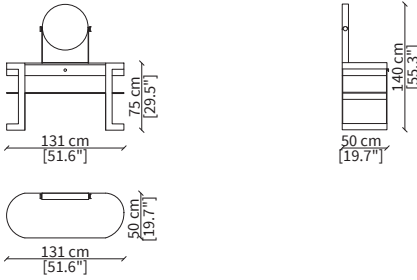

BIFFI
Beauty Desks

BEAUTY DESK

cod. VF8117

Beauty Desk 131x50 cm