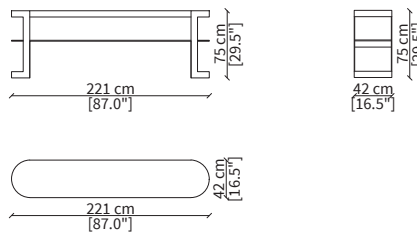

BIFFI
Beauty Desks

BEAUTY DESK

cod. VF8117

Beauty Desk 131x50 cm

cod. VF8118

Beauty Desk 171x50 cm

POLTRONCINA / SMALL ARMCHAIR

cod. VF8119

Poltroncina 50x56xh62 cm /
Small armchair 50x56xh62 cm

CONSOLES

cod. VF8114

Console 171x42xh75 cm

cod. VF8115

Console 221x42xh75 cm

cod. VF8116

Console 251x42xh75 cm

TAVOLINI / SMALL TABLES

cod. VF8102

Tavolino rotondo Ø42xh43 cm /
Small round table Ø42xh43 cm

cod. VF8110

Tavolino rotondo Ø70xh33 cm /
Round small table Ø70xh33 cm

cod. VF8111

Tavolino rotondo Ø100xh33 cm /
Round small table Ø100xh33 cm