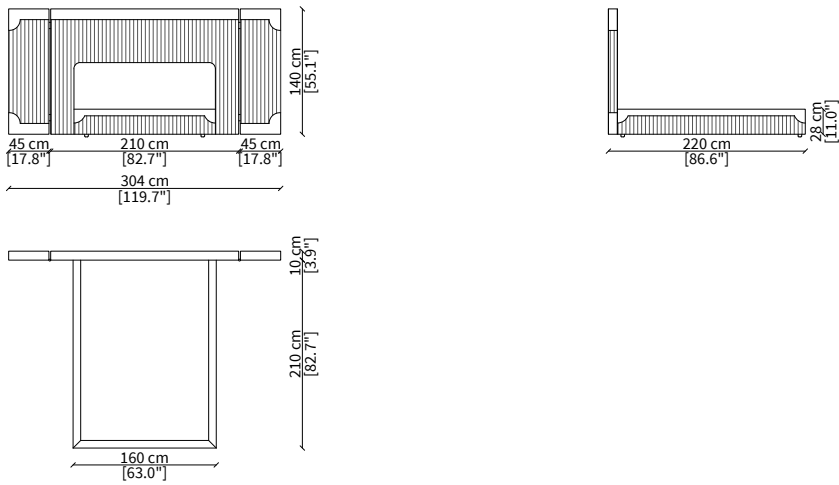

| **roll cushions:** roll cushions coordinated to the collection with quilted pattern F.

CAPUA
Bed

LETTI / BEDS

cod. VF50301Q

Letto per materasso 120x140 cm / Bed mattress size 120x140 cm

cod. VF50302Q

Letto per materasso 180x200 cm / Bed mattress size 180x200 cm