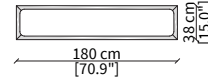

Dimensions in centimeter if not differently indicated.
The Company reserves the right to change the models without any advance notice.
Tolerance on the given sizes +/- 2%.

CORIO
Bed

PANCHE / BENCHES

cod. VF50303

Panca 120x38xh28 cm / Bench 120x38xh28 cm

cod. VF50304

Panca 160x38xh28 cm / Bench 160x38xh28 cm

cod. VF50305

Panca 180x38xh28 cm / Bench 180x38xh28 cm

CUSCINI / CUSHIONS

cod. VFR01

Set di 2 cuscini con rullo da 70 cm ciascuno / Set of 2 roll cushions 70 cm each