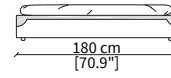

Dimensions in centimeter if not differently indicated.
The Company reserves the right to change the models without any advance notice.
Tolerance on the given sizes +/- 2%.

CORIO
Bed

PANCHE / BENCHES

cod. VF50303

Panca 120x38xh28 cm / Bench 120x38xh28 cm

cod. VF50304

Panca 160x38xh28 cm / Bench 160x38xh28 cm

cod. VF50305

Panca 180x38xh28 cm / Bench 180x38xh28 cm

CUSCINI / CUSHIONS

cod. VFR01

Set di 2 cuscini con rullo da 70 cm ciascuno / Set of 2 roll cushions 70 cm each