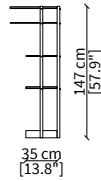

DOGE  
Bookcases

LIBRERIE / BOOKCASES

cod. VF51600

Libreria versione A 35x58x147 cm /  
Bookcase version A 35x58x147 cm

cod. VF51601

Libreria versione B 35x58x147 cm /  
Bookcase version B 35x58x147 cm

cod. VF51602

Libreria versione C 35x58x168 cm /  
Bookcase version C 35x58x168 cm

cod. VF51603

Libreria versione D 35x58x168 cm /  
Bookcase version D 35x58x168 cm

PIANI / TOPS

cod. VF51604

Piano rotondo Ø35 cm / Round top Ø35 cm

cod. VF51608

Libreria versione C 45x71x168 cm /  
Bookcase version C 45x71x168 cm

cod. VF51609

Libreria versione D 45x71x168 cm /  
Bookcase version D 45x71x168 cm

PIANI / TOPS

cod. VF51610

Piano rotondo Ø45 cm / Round top Ø45 cm