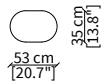

DOGE  
Bookcases

LIBRERIE / BOOKCASES

cod. VF51600

Libreria versione A 35x58x147 cm /  
Bookcase version A 35x58x147 cm

cod. VF51601

Libreria versione B 35x58x147 cm /  
Bookcase version B 35x58x147 cm

cod. VF51602

Libreria versione C 35x58x168 cm /  
Bookcase version C 35x58x168 cm

cod. VF51603

Libreria versione D 35x58x168 cm /  
Bookcase version D 35x58x168 cm

PIANI / TOPS

cod. VF51604

Piano rotondo Ø35 cm / Round top Ø35 cm

cod. VF51605

Piano ovale 35x52,5 cm / Oval top 35x52,5 cm

DOGE  
Bookcases

LIBRERIE / BOOKCASES

cod. VF51606

Libreria versione A 45x71x147 cm /  
Bookcase version A 45x71x147 cm

cod. VF51607

Libreria versione B 45x71x147 cm /  
Bookcase version B 45x71x147 cm

cod. VF51608

Libreria versione C 45x71x168 cm /  
Bookcase version C 45x71x168 cm

cod. VF51609

Libreria versione D 45x71x168 cm /  
Bookcase version D 45x71x168 cm

PIANI / TOPS

cod. VF51610

Piano rotondo Ø45 cm / Round top Ø45 cm