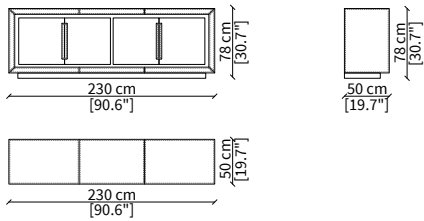

Showcase tray: extra light transparent glass top for showcase sliding tray with front in glass and internal in hide leather in the same colour of the external structure and with stitching in contrast.

LANZA

Chest of drawers

CREDENZA / SIDEBBOARD

cod. VF60950

Credenza 230x50xh78 cm / Sideboard 230x50xh78 cm

CASSETTIERA / CHEST OF DRAWERS

cod. VF60951

Cassettiera 180x50xh91 cm

Chest of drawers 180x50xh91 cm

MOBILE BAR / CABINET

cod. VF60952

Mobile con anta e vani aperti 125x50xh160 cm

Cabinet with door and bookstorage 125x50xh160 cm

Dimensioni espresse in cm se non diversamente indicato.
L'Azienda si riserva il diritto di apportare modifiche ai modelli senza preavviso.
Tolleranza sulle misure indicate di +/- 2%.