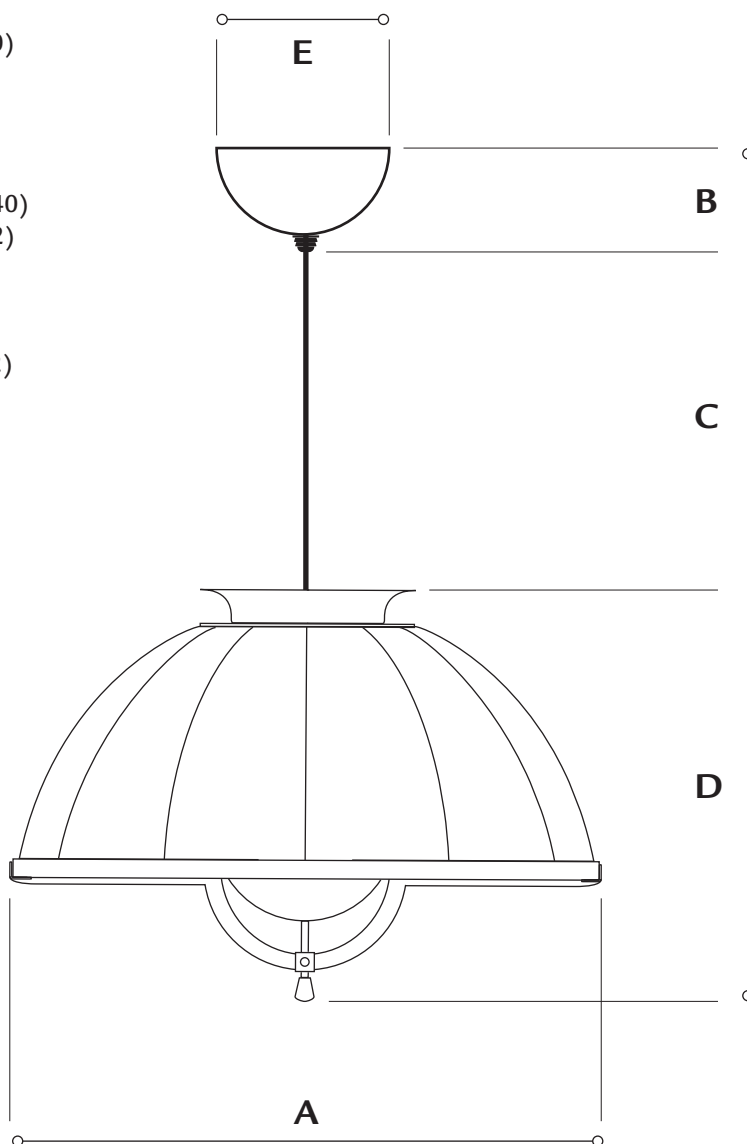

FORTVNY® CUPOLA41 aluminum

1. **A. diffuser diameter** ..... 15 1/2 in. (cm 40)
2. **B. ceiling attachment** ..... 2 3/8 in. (cm 6)
   (screw cap included)
3. **C. cable's length** ..... 54 1/2 in. (cm 140)
   minimum ..... 8 1/2 in. (cm 22)
4. **D. diffuser depth** ..... 12 in. (cm 31)
5. **E. cover diameter** ..... 4 3/4 in. (cm 12)