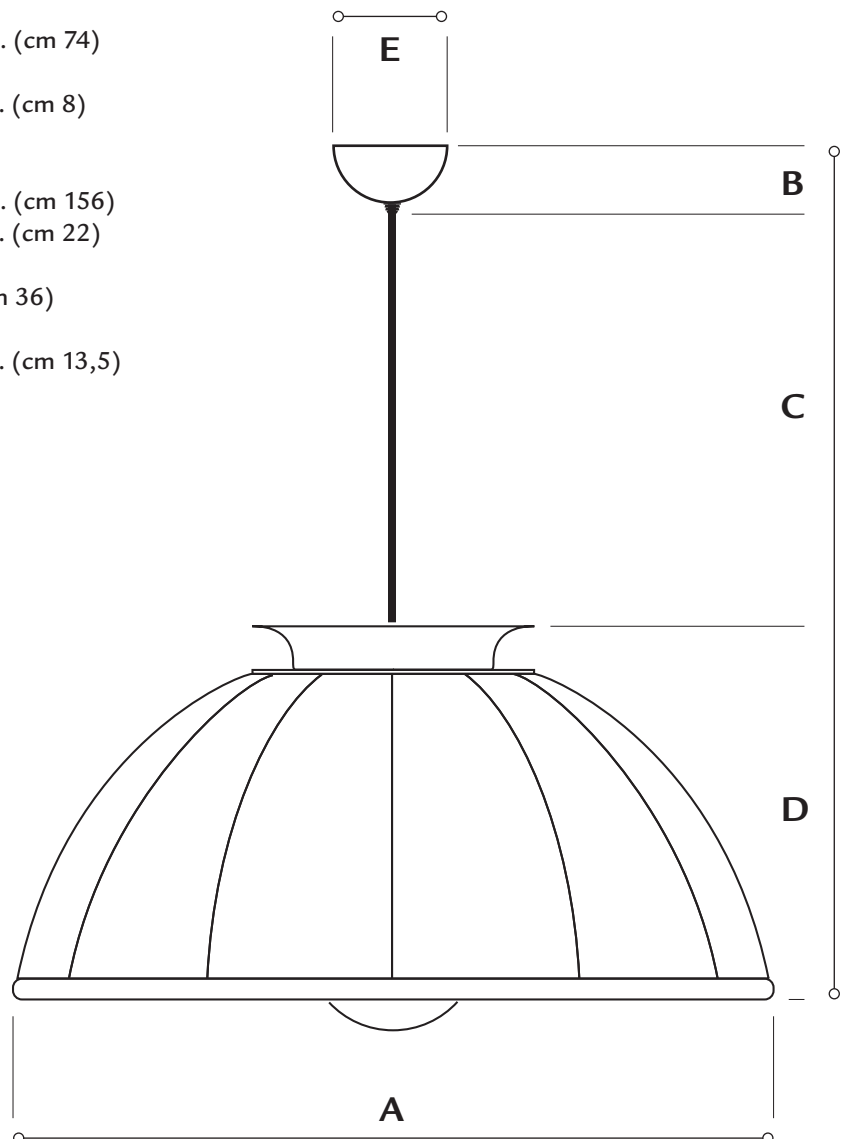

Suspended black and gold lamp with aluminium shade.

High quality finish and attention to details are the distinctive features of each original lamp bearing the Fortuny trademark.

MODEL	Cupola
ATTACHMENT	Ceiling
COLOR	Black & Gold
MATERIAL	Aluminium
DIFFUSER DIAMETER	63 cm (24.5")
HEIGHT	32cm (12.5")
LIGHT EMISSION	Indirect and diffused
WATTAGE	Max 1 x 205W halogen
VOLTAGE	Europe: 1 x E27 socket – 220/240V

ART. 063DF

FORTVNY® CUPOLA63

aluminum

- A. diffuser diameter 24 1/4 in. (cm 62)
- B. ceiling attachment 3 1/4 in. (cm 8)
(screw cap included)
- C. cable's lenght 63 1/4 in. (cm 162)
minimum 8 1/2 in. (cm 22)
- D. diffuser depth 11 3/4 in. (cm 30)
- E. cover diameter 5 1/4 in. (cm 13,5)

S. Marco 2425
30124 VENEZIA - ITALIA
Tel. +39 041 5236953
Fax +39 041 5227353

www.venetiastudio.com
info@venetiastudio.com

ART. 076DF

FORTVNY® CUPOLA76

aluminum

- A. diffuser diameter 28 3/4 in. (cm 74)
- B. ceiling attachment 3 1/4 in. (cm 8)
(hook and ring included)
- C. cable's length 60 3/4 in. (cm 156)
minimum 8 1/2 in. (cm 22)
- D. diffuser depth 14 in. (cm 36)
- E. cover diameter 5 1/4 in. (cm 13,5)