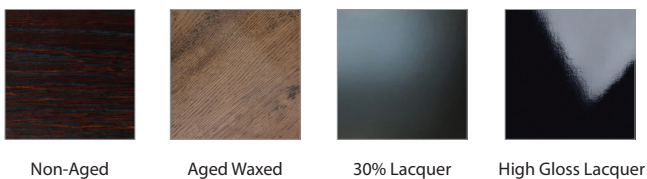

TRENZSEATER

XO METAL DINING TABLE

TABLE:	L 1800mm/ W 1000mm/ H 755mm	(Base size - 1200mm)
	L 2000mm/ W 1000mm/ H 755mm	(Base size - 1400mm)
	L 2200mm/ W 1000mm/ H 755mm	(Base size - 1600mm)
	L 2400mm/ W 1000mm/ H 755mm	(Base size - 1600mm)
	L 2700mm/ W 1000mm/ H 755mm	(Base size - 1600mm)

TECHNICAL INFORMATION

MATERIAL Solid American Oak, Also available in American Oak Veneer + MDF
STRUCTURE Powdercoated Matt Black Steel
TAILOR MADE TO ORDER IN NEW ZEALAND BY TRENZSEATER

FINISHES

PATTERN

LACQUER FINISHES

SOFT TOUCH FINISHES

IMPORTANT NOTE: For technical printing reasons, the colours displayed above may vary from the swatches in store, it is recommended to view these to get a true representation of the colour before ordering.

*The WHITE finish is only available when product is made in Oak Veneer