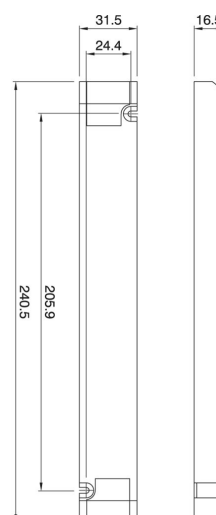

Weight:

- 4kg

Green Guatemala

White Carrara

Driver Dimension

Bert|Frank SPP/SPTL/SPWL

 This luminaire contains built-in LED lamps.

A++
A+
A
B
C
D
E