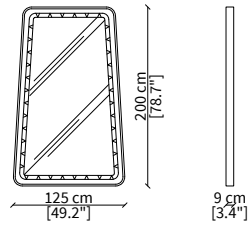

Plain: external frame in nubuck leather in the selected colours and stitching in contrast.

Mirror: bronzed bevelled mirror.

BARBERINI
Mirrors

SPECCHI / MIRRORS

cod. VF51800

Specchio versione INLAY 84x200 cm / Mirror INLAY version 84x200 cm

cod. VF51801

Specchio versione INLAY 125x200 cm / Mirror INLAY version 125x200 cm

cod. VF51900

Specchio versione PLAIN 84x200 cm / Mirror PLAIN version 84x200 cm

cod. VF51900

Specchio versione PLAIN 125x200 cm / Mirror PLAIN version 125x200 cm