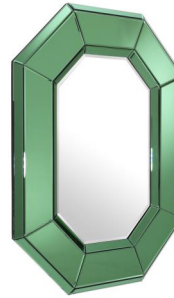

E I C H H O L T Z

SPECIFICATION SHEET

Item no.	111720
Item description	Mirror le Sereno green mirror glass 80 x 106 cm
Category	Mirrors
Type	Wall mirrors
Country of origin	China

ITEM MEASUREMENTS

Dimensions (cm)	80 x 106 x D. 5 cm
Dimensions (inch)	31.5" x 41.73" x 1.97" D
Mirror dimensions (cm)	46 x 72 cm
Mirror dimensions (inch)	18.11" x 28.35"
Net weight (kg)	21

SPECIFICATIONS

Material(s)	Mirror glass MDF
Finish(es)/colour(s)	Green mirror glass bevelled mirror glass
Suitable for	Indoor use/dry locations only
Mirror hanging system	French cleat, horizontal & vertical