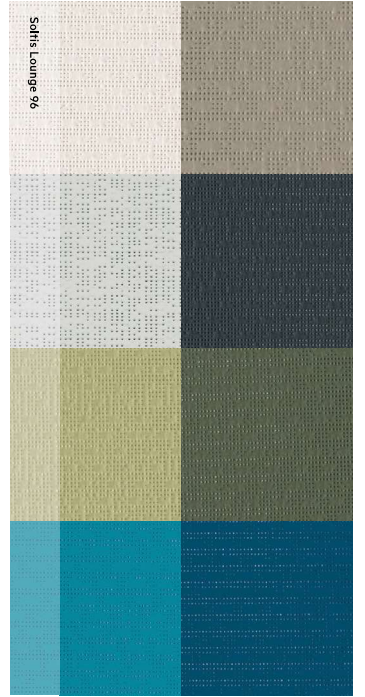

Soltis Lounge 96 is an optimised screen fabric that creates a comfortable ambience for outdoor living spaces. Designed and manufactured in France by Serge Ferrari, Soltis Lounge 96 is lightweight, durable and 100% recyclable. Available in 21 colours.

Automation

Awnings can be automated to respond to the touch of a button, allowing you to relax and enjoy the ease of remote operation.