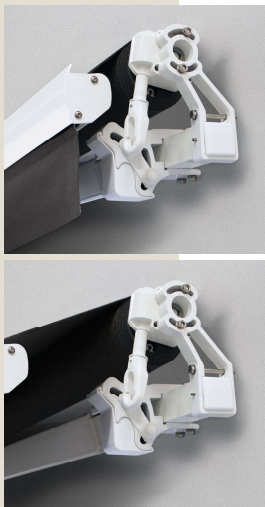

We create versatile, beautiful outdoor spaces that connect seamlessly to homes and gardens, while providing shelter from the elements.

Features

WIDTH X EXTENSION	OPERATION	HARDWARE COLOUR
MIN – 2020 X 1500 mm	Manual or Automated	White
MAX – 6000 x 4000 mm		Grey
		Textured Black
FABRIC	AUTOMATION OPTIONS	
Docril (acrylic canvas) – 80 colours	Sun & Wind sensor	
Soltis Lounge 96 – 21 colours	Motion sensor