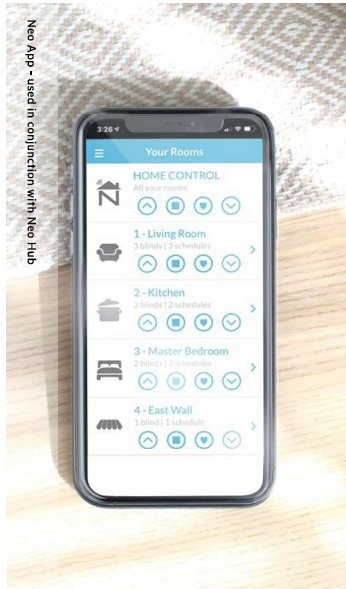

Automation

Awnings can be automated to respond to the touch of a button, allowing you to relax and enjoy the ease of remote operation.

Neo App - used in conjunction with Neo Hub

Navigator 5 Channel Remote