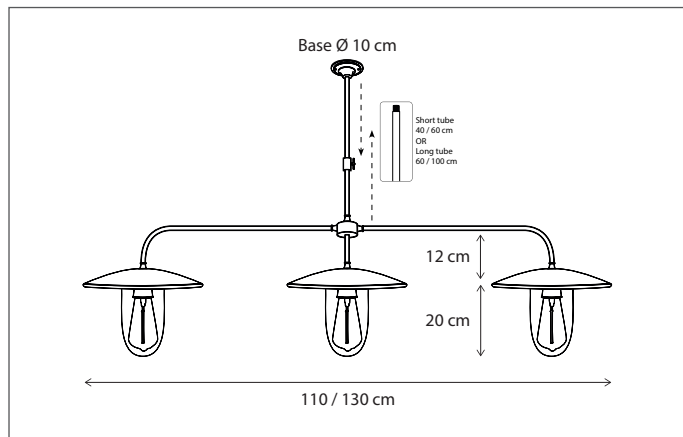

Lamps not included, consult light source guide for our advice.

CODE	TYPE	FINISH	WATT	VOLT	FITTING
ELB002201	Elébase on profile with chain 75 cm - 2L	Bronze	2 x 15	230	E27
ELB003202	Elébase on profile with chain 120 cm - 3L	Bronze	3 x 15	230	E27
ELB102201	Elébase on profile with chain 75 cm - 2L	Brushed nickel	2 x 15	230	E27
ELB103202	Elébase on profile with chain 120 cm - 3L	Brushed nickel	3 x 15	230	E27
ELB202201	Elébase on profile with chain 75 cm - 2L	Chrome	2 x 15	230	E27
ELB203202	Elébase on profile with chain 120 cm - 3L	Chrome	3 x 15	230	E27

Contact us for:
 Customisation, connectivity or halogen version of the collection

Lamps not included, consult light source guide for our advice.

138

CODE	TYPE	FINISH	WATT	VOLT	FITTING
ELB002U06	Elébase double with short tube 40 - 60 cm	Bronze	2 x 15	230	E27
ELB002U10	Elébase double with long tube 60 cm - 100 cm	Bronze	2 x 15	230	E27
ELB003W06	Elébase triple with short tube 40 cm - 60 cm	Bronze	3 x 15	230	E27
ELB003W10	Elébase triple with long tube 60 cm - 100 cm	Bronze	3 x 15	230	E27
ELB102U06	Elébase double with short tube 40 - 60 cm	Brushed nickel	2 x 15	230	E27
ELB102U10	Elébase double with long tube 60 cm - 100 cm	Brushed nickel	2 x 15	230	E27
ELB103W06	Elébase triple with short tube 40 cm - 60 cm	Brushed nickel	3 x 15	230	E27
ELB103W10	Elébase triple with long tube 60 cm - 100 cm	Brushed nickel	3 x 15	230	E27
ELB202U06	Elébase double with short tube 40 - 60 cm	Chrome	2 x 15	230	E27
ELB202U10	Elébase double with long tube 60 cm - 100 cm	Chrome	2 x 15	230	E27
ELB203W06	Elébase triple with short tube 40 cm - 60 cm	Chrome	3 x 15	230	E27
ELB203W10	Elébase triple with long tube 60 cm - 100 cm	Chrome	3 x 15	230	E27