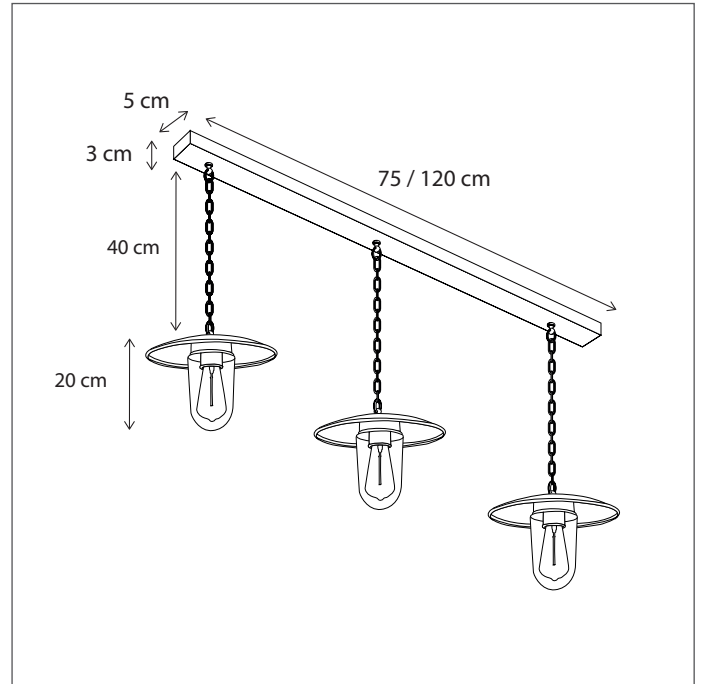

Contact us for:

Customisation, connectivity or halogen version of the collection

Lamps not included, consult light source guide for our advice.

136

CODE	TYPE	FINISH	WATT	VOLT	FITTING
ELB001206	Elébase on short tube 40 cm - 60 cm	Bronze	15	230	E27
ELB001210	Elébase on long tube 60 cm - 100 cm	Bronze	15	230	E27
ELB101206	Elébase on short tube 40 cm - 60 cm	Brushed nickel	15	230	E27
ELB101210	Elébase on long tube 60 cm - 100 cm	Brushed nickel	15	230	E27
ELB201206	Elébase on short tube 40 cm - 60 cm	Chrome	15	230	E27
ELB201210	Elébase on long tube 60 cm - 100 cm	Chrome	15	230	E27

Lamps not included, consult light source guide for our advice.

CODE	TYPE	FINISH	WATT	VOLT	FITTING
ELB002201	Elébase on profile with chain 75 cm - 2L	Bronze	2 x 15	230	E27
ELB003202	Elébase on profile with chain 120 cm - 3L	Bronze	3 x 15	230	E27
ELB102201	Elébase on profile with chain 75 cm - 2L	Brushed nickel	2 x 15	230	E27
ELB103202	Elébase on profile with chain 120 cm - 3L	Brushed nickel	3 x 15	230	E27
ELB202201	Elébase on profile with chain 75 cm - 2L	Chrome	2 x 15	230	E27
ELB203202	Elébase on profile with chain 120 cm - 3L	Chrome	3 x 15	230	E27