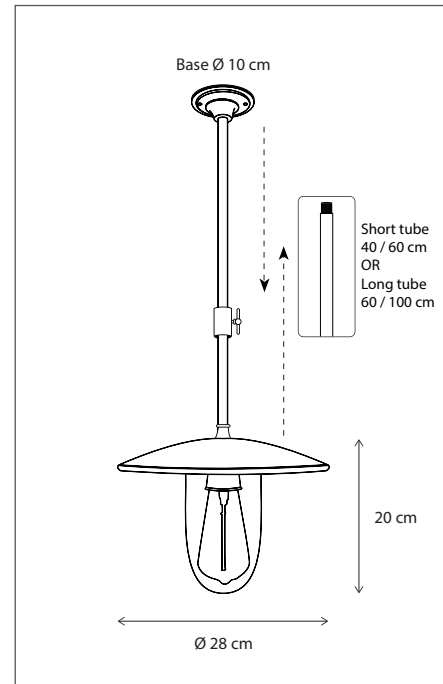

Lamps not included, consult light source guide for our advice.

135

CODE	TYPE	FINISH	WATT	VOLT	FITTING
ELB001200	Elébase on chain	Bronze	15	230	E27
ELB101200	Elébase on chain	Brushed nickel	15	230	E27
ELB201200	Elébase on chain	Chrome	15	230	E27

Contact us for:

Customisation, connectivity or halogen version of the collection

Lamps not included, consult light source guide for our advice.

136

CODE	TYPE	FINISH	WATT	VOLT	FITTING
ELB001206	Elébase on short tube 40 cm - 60 cm	Bronze	15	230	E27
ELB001210	Elébase on long tube 60 cm - 100 cm	Bronze	15	230	E27
ELB101206	Elébase on short tube 40 cm - 60 cm	Brushed nickel	15	230	E27
ELB101210	Elébase on long tube 60 cm - 100 cm	Brushed nickel	15	230	E27
ELB201206	Elébase on short tube 40 cm - 60 cm	Chrome	15	230	E27
ELB201210	Elébase on long tube 60 cm - 100 cm	Chrome	15	230	E27

Lamps not included, consult light source guide for our advice.

CODE	TYPE	FINISH	WATT	VOLT	FITTING
ELB002201	Elébase on profile with chain 75 cm - 2L	Bronze	2 x 15	230	E27
ELB003202	Elébase on profile with chain 120 cm - 3L	Bronze	3 x 15	230	E27
ELB102201	Elébase on profile with chain 75 cm - 2L	Brushed nickel	2 x 15	230	E27
ELB103202	Elébase on profile with chain 120 cm - 3L	Brushed nickel	3 x 15	230	E27
ELB202201	Elébase on profile with chain 75 cm - 2L	Chrome	2 x 15	230	E27
ELB203202	Elébase on profile with chain 120 cm - 3L	Chrome	3 x 15	230	E27