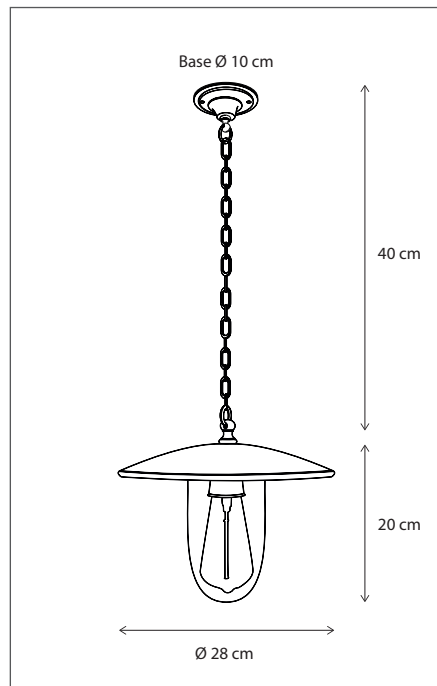

Lamps not included, consult light source guide for our advice.

135

CODE	TYPE	FINISH	WATT	VOLT	FITTING
ELB001200	Elébase on chain	Bronze	15	230	E27
ELB101200	Elébase on chain	Brushed nickel	15	230	E27
ELB201200	Elébase on chain	Chrome	15	230	E27

Contact us for:

Customisation, connectivity or halogen version of the collection

Lamps not included, consult light source guide for our advice.

136

CODE	TYPE	FINISH	WATT	VOLT	FITTING
ELB001206	Elébase on short tube 40 cm - 60 cm	Bronze	15	230	E27
ELB001210	Elébase on long tube 60 cm - 100 cm	Bronze	15	230	E27
ELB101206	Elébase on short tube 40 cm - 60 cm	Brushed nickel	15	230	E27
ELB101210	Elébase on long tube 60 cm - 100 cm	Brushed nickel	15	230	E27
ELB201206	Elébase on short tube 40 cm - 60 cm	Chrome	15	230	E27
ELB201210	Elébase on long tube 60 cm - 100 cm	Chrome	15	230	E27

Lamps not included, consult light source guide for our advice.

CODE	TYPE	FINISH	WATT	VOLT	FITTING
ELB002201	Elébase on profile with chain 75 cm - 2L	Bronze	2 x 15	230	E27
ELB003202	Elébase on profile with chain 120 cm - 3L	Bronze	3 x 15	230	E27
ELB102201	Elébase on profile with chain 75 cm - 2L	Brushed nickel	2 x 15	230	E27
ELB103202	Elébase on profile with chain 120 cm - 3L	Brushed nickel	3 x 15	230	E27
ELB202201	Elébase on profile with chain 75 cm - 2L	Chrome	2 x 15	230	E27
ELB203202	Elébase on profile with chain 120 cm - 3L	Chrome	3 x 15	230	E27