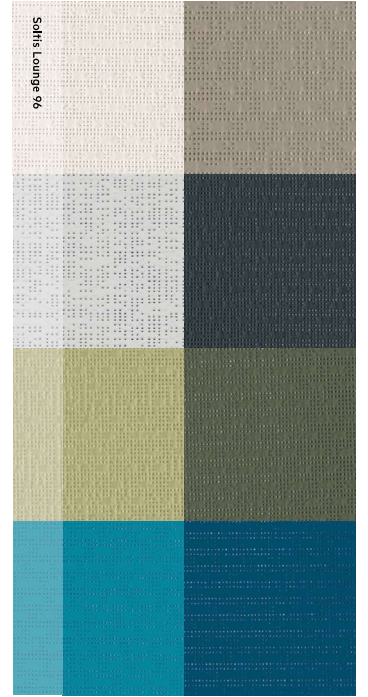

Soltis Lounge 96 is an optimised screen fabric that creates a comfortable ambience for outdoor living spaces. Designed and manufactured in France by Serge Ferrari, Soltis Lounge 96 is lightweight, durable and 100% recyclable. Available in 21 colours.

Automation

Awnings can be automated to respond to the touch of a button, allowing you to relax and enjoy the ease of remote operation.