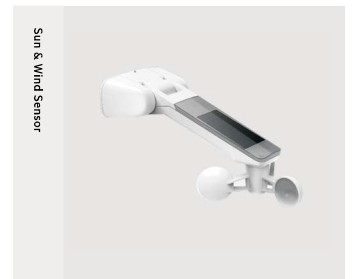

SHADEELEMENTS.CO.NZ