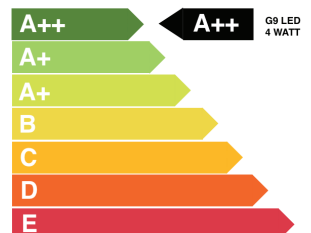

#### Colour Finish:

- Black, White and Petrol Blue
- Special colours and finishes available on request

#### Drop rod:

- Drop rod is supplied to desired length (min 400mm)

CE

BERT | FRANK

KERNEL  
Floor Light / Table  
Light / Pendant Light

This luminaire is compatible with bulbs of the energy classes:

874/2012