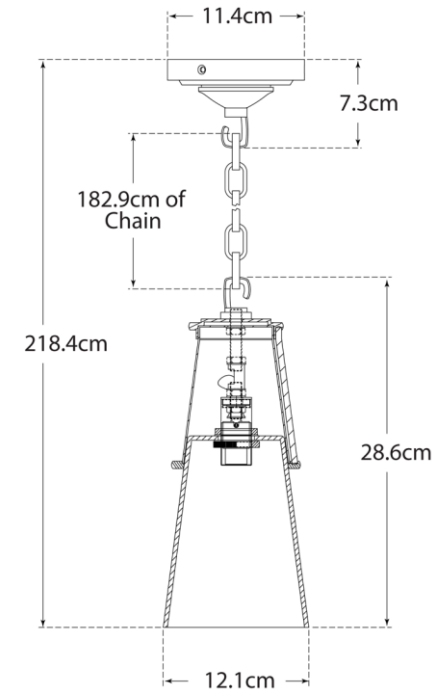

SPEC SHEET

Robinson Small Pendant

Item # TOB 5751PN-CG-EU

Designer: Thomas O'Brien

Height: 28.6cm

Width: 12.1cm

Canopy: 11.5cm Round

Finishes: BZ, HAB, PN

Glass Options: CG, SG, WG

Socket: E14

Wattage: 60 A

IP Rating: IP20

TOB5751