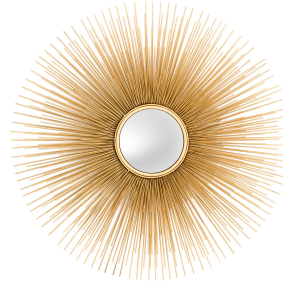

E I C H H O L T Z

SPECIFICATION SHEET

Item no.	110436
Item description	Mirror Solaris gold finish L
Category	Mirrors
Type	Wall mirrors
Country of origin	India

ITEM MEASUREMENTS (CM / KG)

Dimensions	ø 80 cm
Net weight	10

SPECIFICATIONS

Material(s)	Convex mirror Iron MDF Stainless steel
Finish(es)/colour(s)	Antique gold finish convex mirror
Mirror hanging system	Horizontal French cleat

PACKAGE INFORMATION (MTR/KG)

Package measurements	0,89 x 0,89 x 0,18
Volume	0,1426
Gross weight	14,60