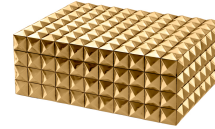

ITEM MEASUREMENTS (CM / KG)

Dimensions	29,5 x 22 x H. 11 cm
Net weight	2

SPECIFICATIONS

Material(s)	MDF | Brass
Finish(es)/colour(s)	Gold finish

PACKAGE INFORMATION (MTR/KG)

Package measurements	0,395 x 0,28 x 0,185
Volume	0,0205
Gross weight	2,00