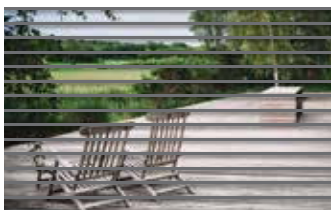

25mm Slimline

The premium slimline slat allows for a better bounce back & less chance of bent slats. Special paint coatings keep your Venetians looking beautiful for years to come.