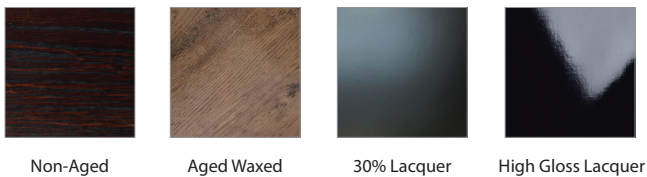

TRENZSEATER

CANNES SIDEBOARD

- B4: L 2440mm/ D 500mm/ H 790mm
B3: L 1840mm/ D 500mm/ H 790mm
B2: L 1220mm/ D 500mm/ H 790mm

TECHNICAL INFORMATION

- MATERIAL American Oak + Parquet with Ebonised Walnut Inlay
STRUCTURE Powdercoated Matt Black Steel
COMPONENTS Adjustable shelves
TAILOR MADE TO ORDER IN NEW ZEALAND BY TRENZSEATER

FINISHES

PATTERN

LACQUER FINISHES

SOFT TOUCH FINISHES

IMPORTANT NOTE: For technical printing reasons, the colours displayed above may vary from the swatches in store, it is recommended to view these to get a true representation of the colour before ordering.

*The WHITE finish is only available when product is made in Oak Veneer