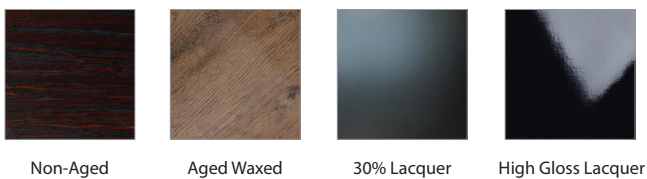

TRENZSEATER

HUGO SIDEBOARD

B4: L 2400mm/ D 500mm/ H 780mm
B3: L 1800mm/ D 500mm/ H 780mm
B2: L 1200mm/ D 500mm/ H 780mm

TECHNICAL INFORMATION

MATERIAL Solid Oak
STRUCTURE Powdercoated Matt Black Steel
COMPONENTS Adjustable shelves
TAILOR MADE TO ORDER IN NEW ZEALAND BY TRENZSEATER

FINISHES

PATTERN

LACQUER FINISHES

SOFT TOUCH FINISHES

IMPORTANT NOTE: For technical printing reasons, the colours displayed above may vary from the swatches in store, it is recommended to view these to get a true representation of the colour before ordering.

*The WHITE finish is only available when product is made in Oak Veneer