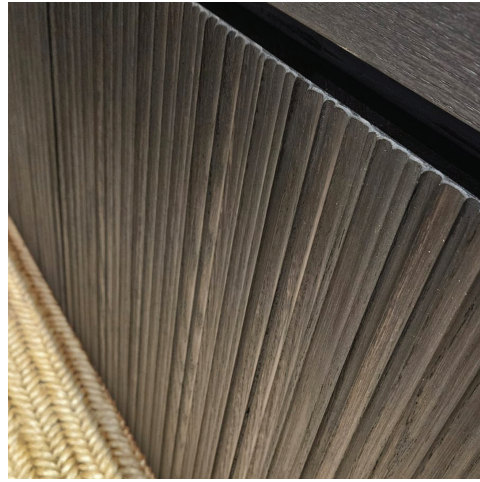

## ITALIA SIDEBOARD

- B4: L 2400mm/ D 500mm/ H 530mm  
B3: L 1800mm/ D 500mm/ H 530mm  
B2: L 1200mm/ D 500mm/ H 530mm

### TECHNICAL INFORMATION

MATERIAL American Oak  
COMPONENTRY Adjustable shelves

TAILOR MADE TO ORDER IN NEW ZEALAND BY TRENZSEATER