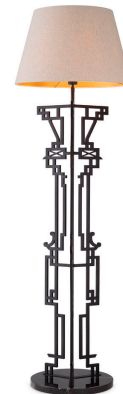

## SPECIFICATION SHEET

Item no.	TM0329
Item description	Floor Lamp Thomas matte black finish incl shade Matte black finish   black marble base Including linen mix shade
Suitable for	Indoor use/dry locations only
Net weight (kg)	25.8
Net weight (lbs)	56.86

## DIMENSIONS

Dimensions (cm)	W. 55   max W. 55   H. 175 cm
Dimensions (inch)	W. 21.65"   max W. 21.65"   H. 68.90"
Shade dimensions (cm)	Bottom Ø 55   Top Ø 42   H. 32 cm
Shade dimensions (inch)	Bottom Ø 21.65"   Top Ø 16.54"   H. 12.60"
Base dimensions (cm)	W. 40   D. 40 cm
Base dimensions (inch)	W. 15.75"   D. 15.75"
Wire length (cm)	200
Wire length (inch)	78.74

## MATERIALS

118696	Shade Round blender linen mix ø 55 x ø 42 x H. 32 cm Fabric   Iron   Polyvinylchloride
TM0167	Floor Lamp Thomas matte black finish excl shade Steel   Marble