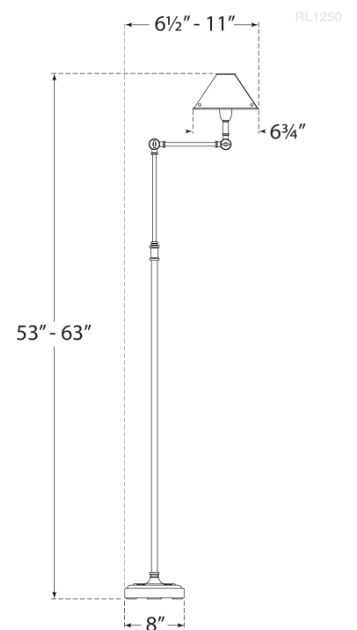

Discover a variety of options on [RalphLauren.com/Home](https://www.RalphLauren.com/Home)

Anette Floor Lamp

Natural Brass

- Socket: E12 Candelabra with Foot Switch
- Wattage: 40 B11
- Weight: 15 Pounds
- Note: Requires A-15 Bulb
- Min. Custom Height: 53"
- Extension: 6.5 - 11"

Measurements

RL 1250NB

8"W x 63"H x 8" Round Base | 20.3W x 160H x 20.3 CM

RALPH LAUREN